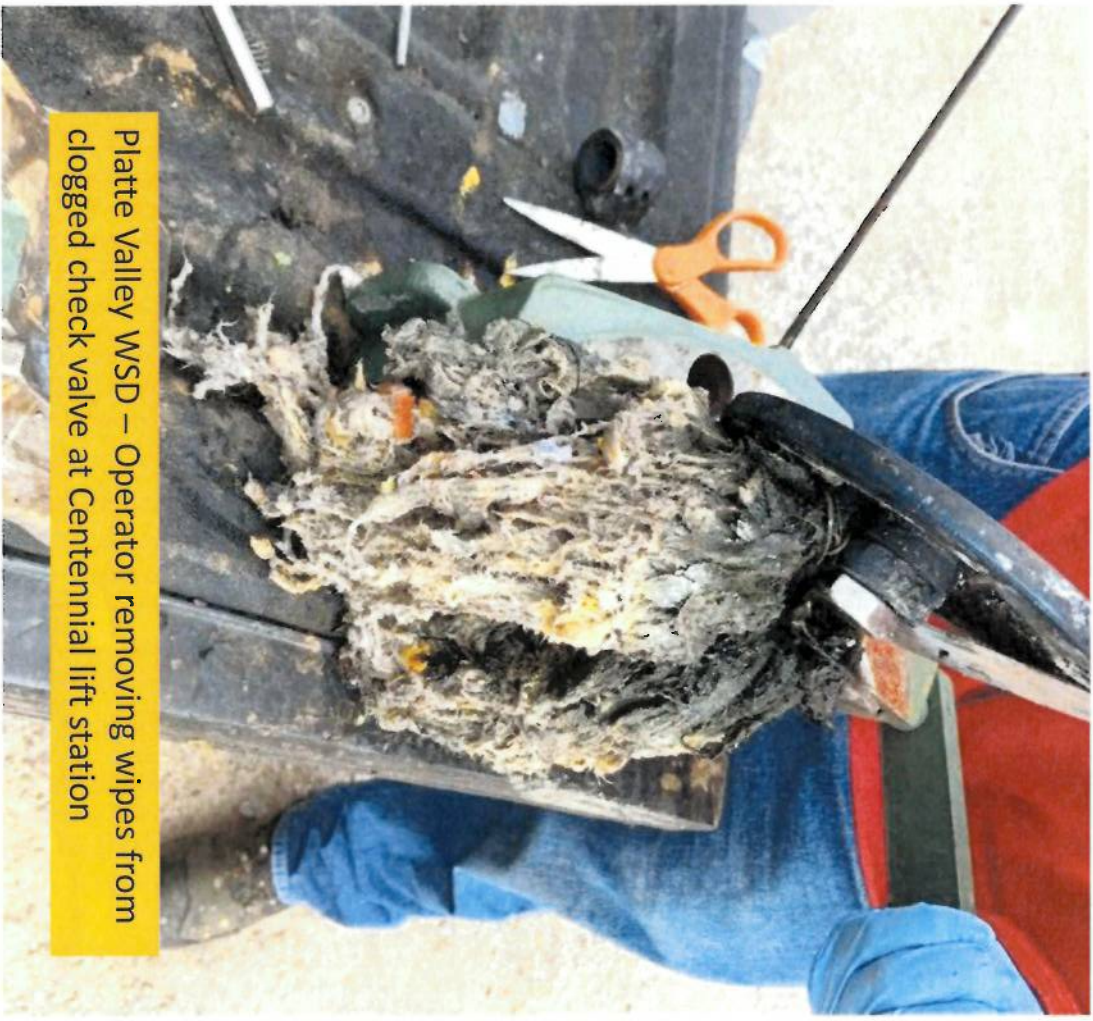

South Platte Renew - Wipes and rags removed from plant headworks barscreens

Platte Valley WSD – Operator removing wipes from clogged check valve at Centennial lift station