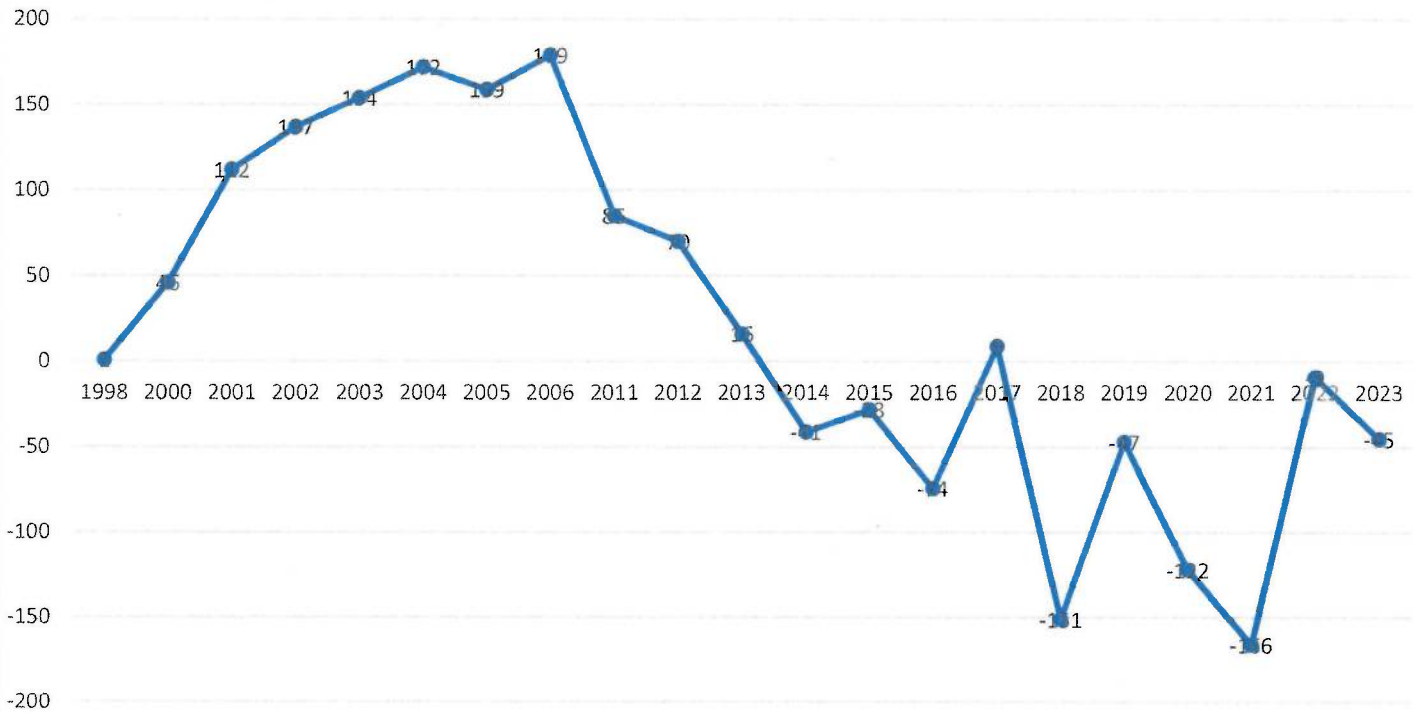

## Indeterminate DOC Inmate Population Trends (Discharge/Parole)

Colorado Department of Corrections, Colorado Department of Public Safety, State Judicial Department, *Annual Reports on the Lifetime Supervision of Sex Offenders, 2000-2023.*