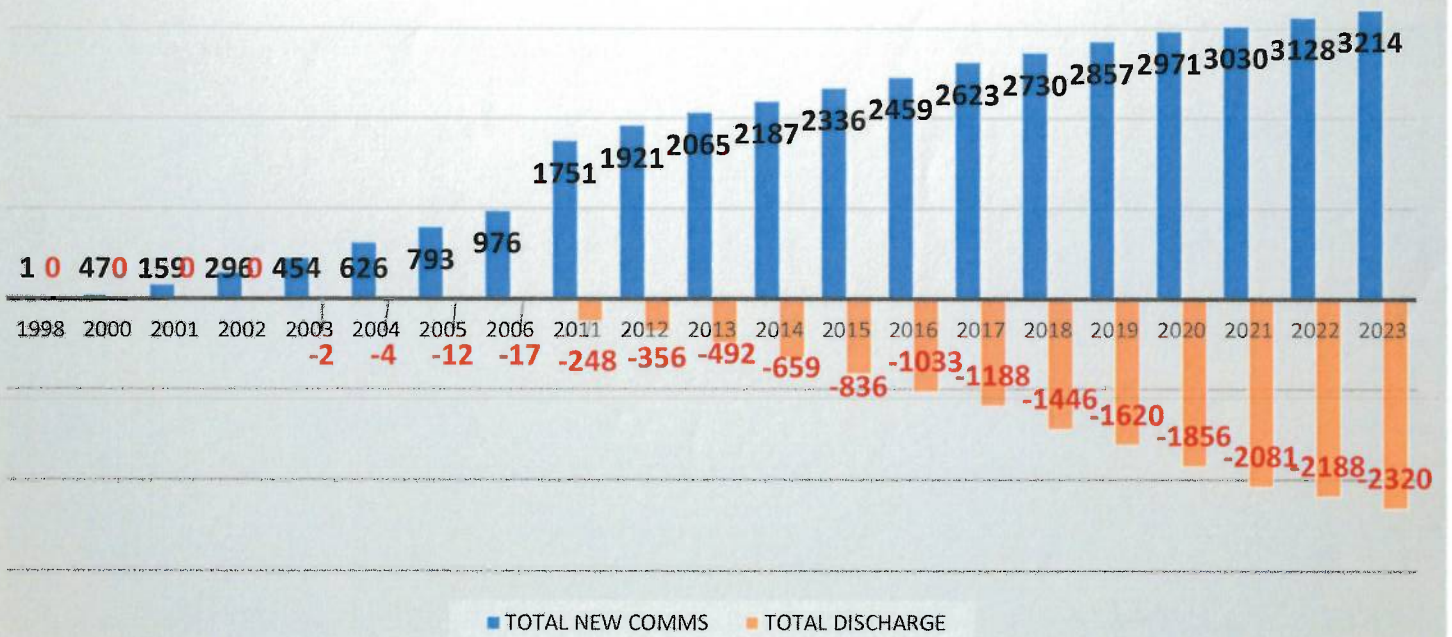

## Indeterminate DOC Inmate Population Trends (Discharge/Parole)

Colorado Department of Corrections, Colorado Department of Public Safety, State Judicial Department, *Annual Reports on the Lifetime Supervision of Sex Offenders, 2000-2023.*