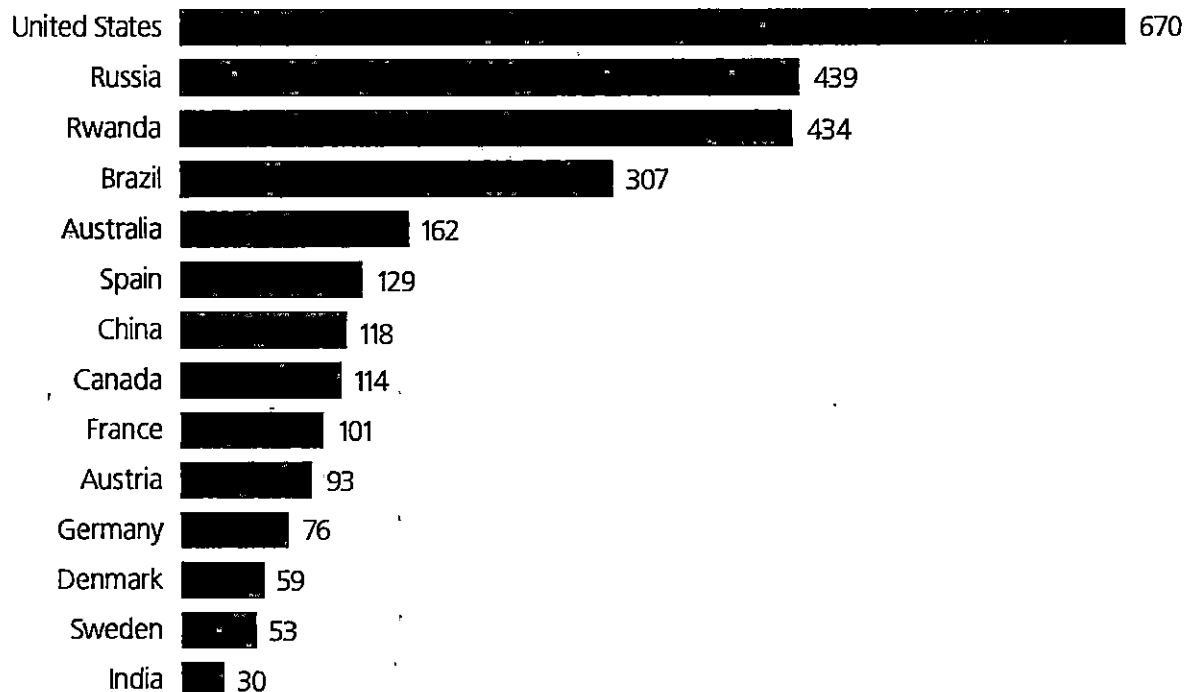

Trends in U.S. Corrections

U.S. State and Federal Prison Population, 1925-2015

Source: Bureau of Justice Statistics *Prisoners Series*.

International Rates of Incarceration per 100,000

Source: Walmsley, R. (2016). *World Prison Brief*. London: Institute for Criminal Policy Research. Available online: <http://www.prisonstudies.org/world-prison-brief>