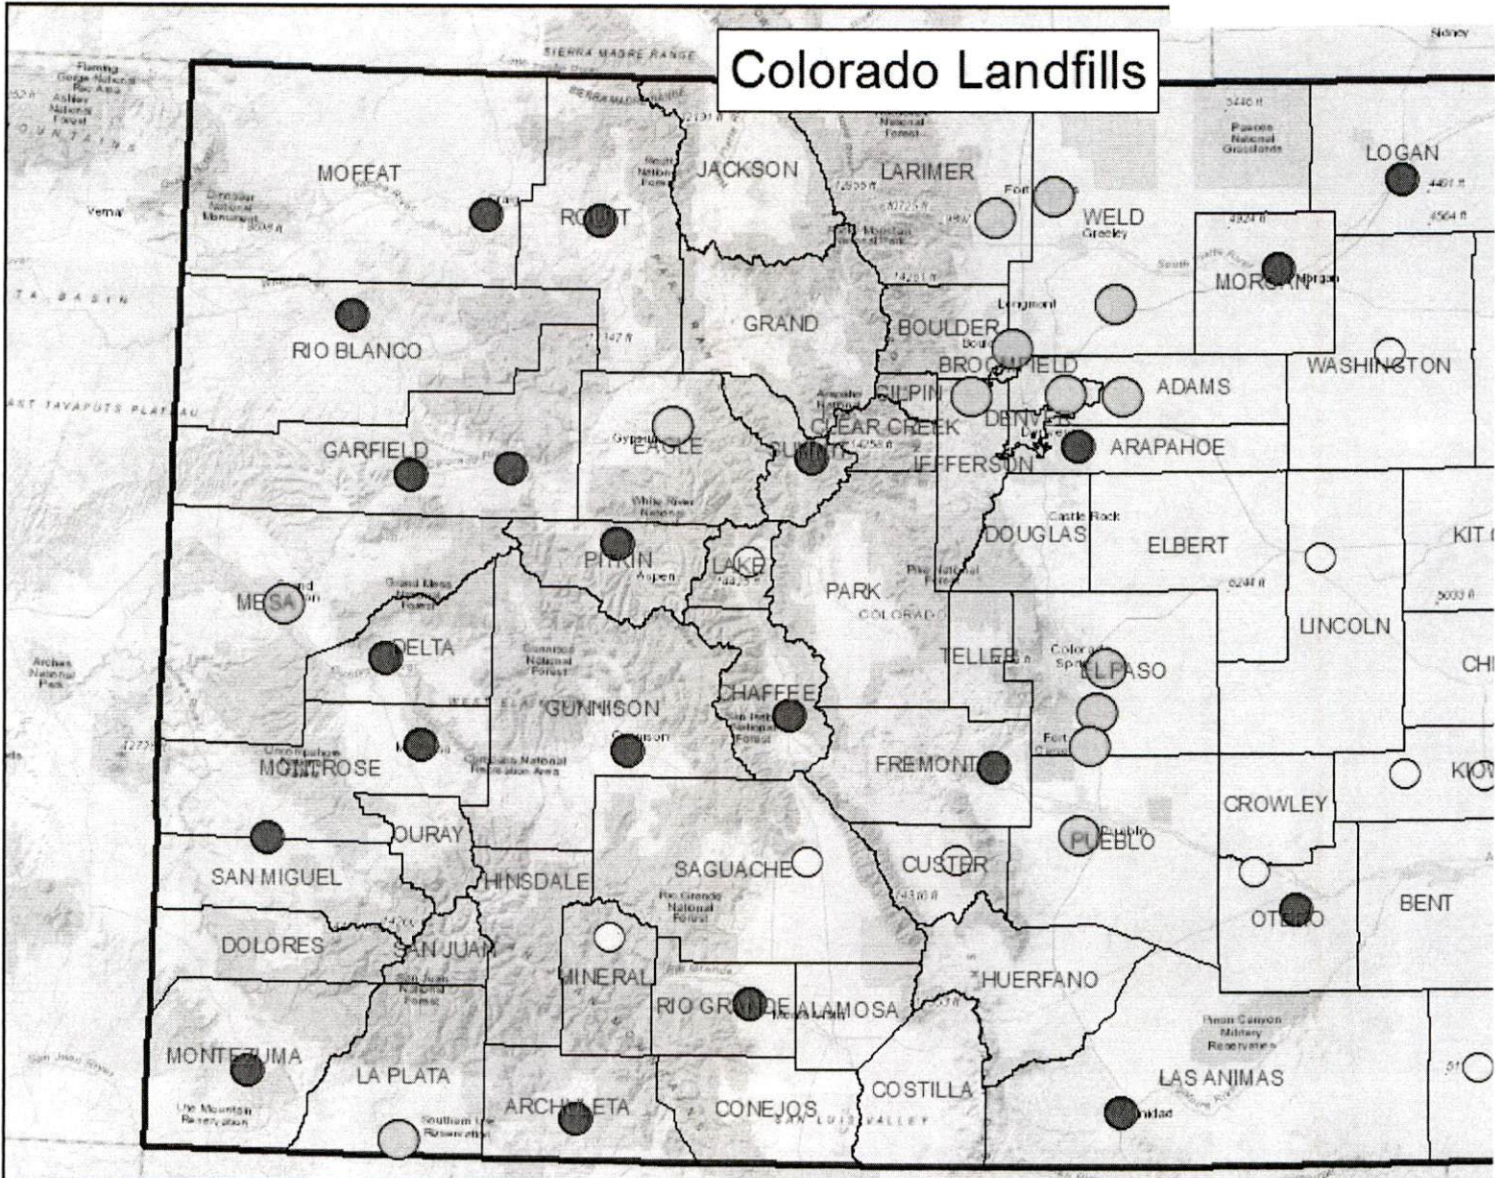

Colorado Landfills

COLORADO
Hazardous Materials
& Waste Management Division
Department of Public Health & Environment

Landfill Size ● Medium
 ○ Regional ○ Small