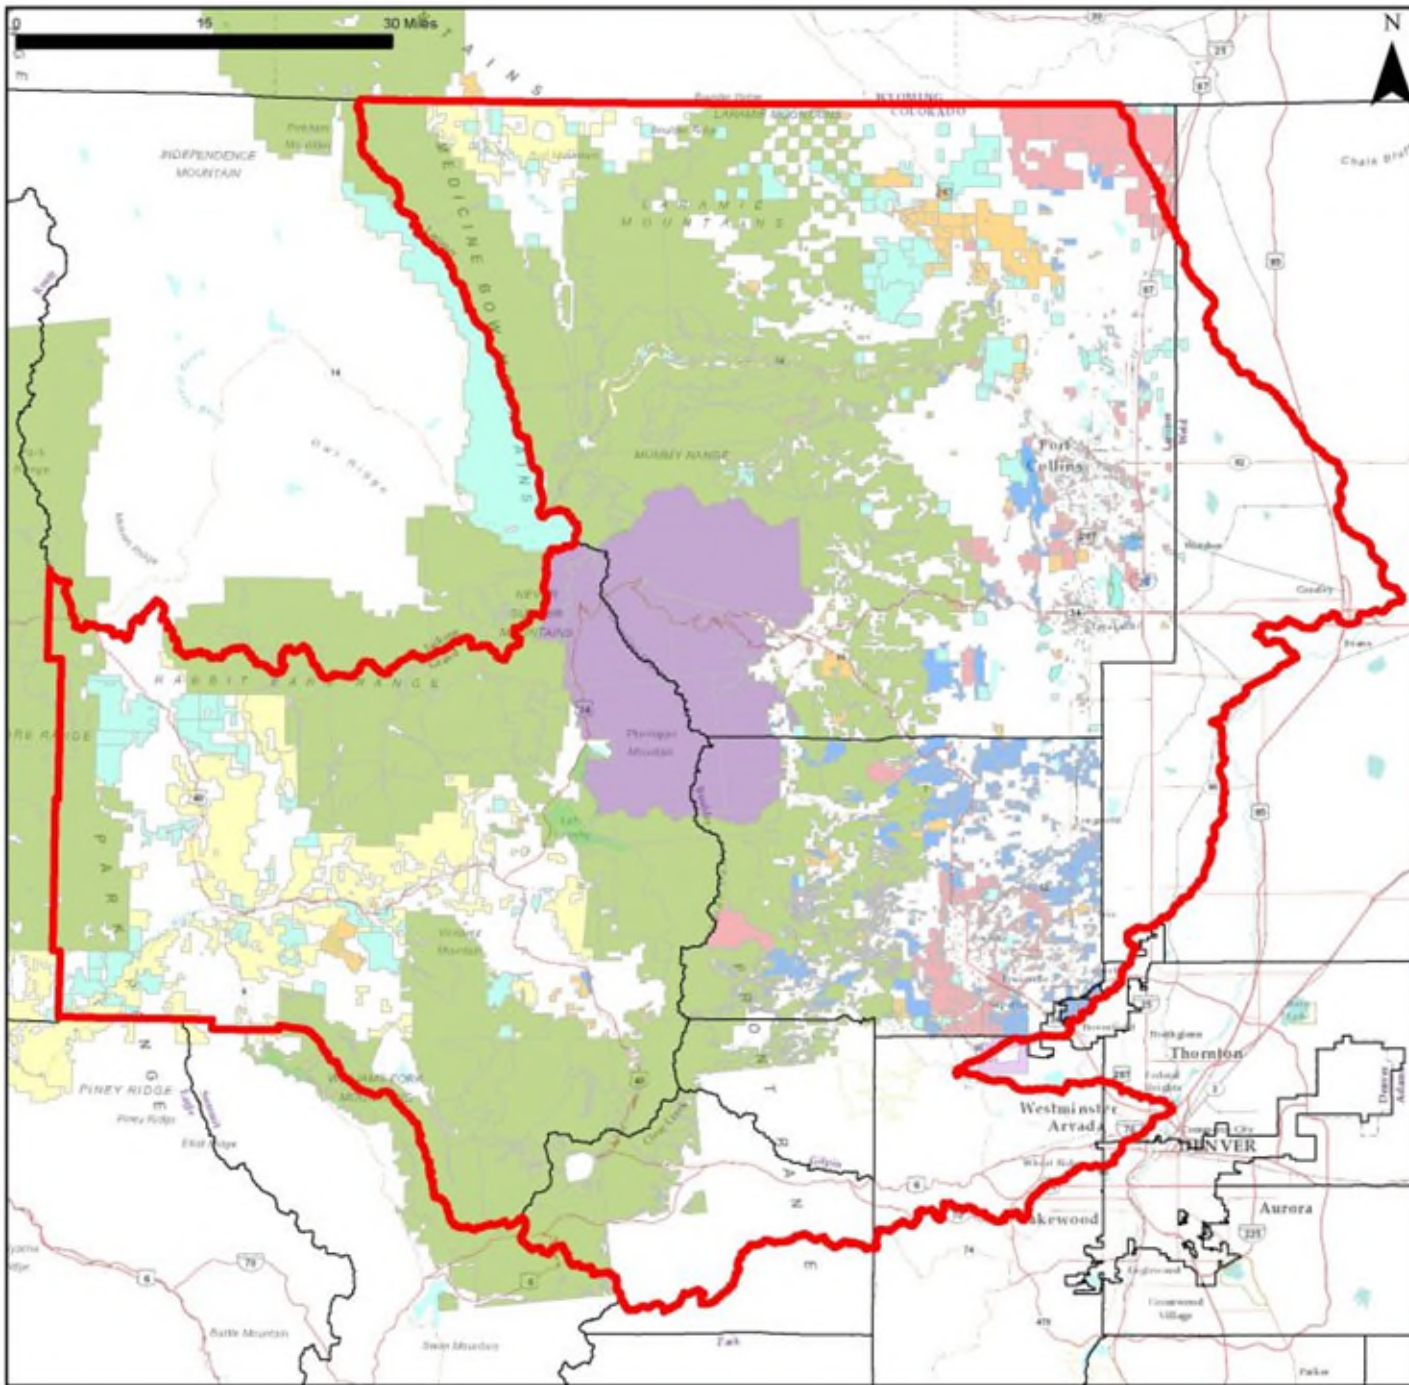

NORTHERN COLORADO
FIRESHED
COLLABORATIVE

**PRESENTATION TO WILDFIRE MATTERS
REVIEW COMMITTEE**

NORTHERN COLORADO
FIRESHED
 COLLABORATIVE

- FIRESHED PROJECT AREA
- COUNTIES
- BLM
- CITY
- COUNTY
- FISH & WILDLIFE SERVICE
- NATIONAL PARK SERVICE
- NRCS
- STATE
- US FOREST SERVICE
- OTHER

Boulder County
Fireshed

Arapaho and Roosevelt National Forests
and Pawnee National Grassland

NORTHERN COLORADO
FIRESHED
 COLLABORATIVE

- FIRESHED PROJECT AREA
- COUNTIES
- BLM
- CITY
- COUNTY
- FISH & WILDLIFE SERVICE
- NATIONAL PARK SERVICE
- NRCS
- STATE
- US FOREST SERVICE
- OTHER