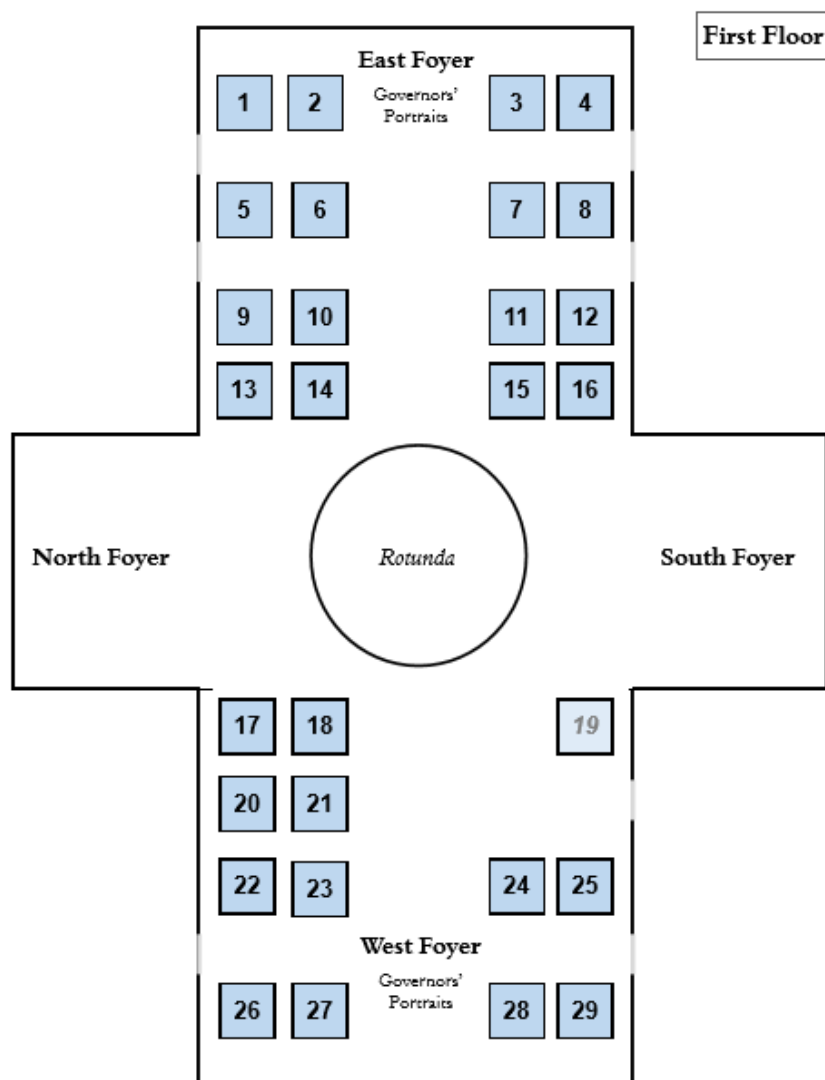

But twenty additional portraits now on view were rediscovered when cleaning crews worked to repair damage from a sub-basement flood at the Colorado State Archives in 2014. For years, the portraits sat in canvas bags in a narrow opening between a bookshelf and a wall. Discovered in varying condition after years of neglect, the portraits span 90 years.

Recently these portraits and their original frames underwent extensive restoration by the Western Center for the Conservation of Fine Arts and were installed in the east and west foyers by Bruce Marsden. Of the restored works, the earliest is of Territorial Governor Alexander Cummings (1865-1867) while the newest is of Governor Daniel Thornton (1951-1955). A portrait of Governor John Hickenlooper (2011-2019) is expected to soon join the collection.

Please see the map below to learn more about each of Colorado's governors from the Colorado State Archives.

Below is a list of governor portraits currently on view; note that the collection does not include all governors. For a full list of governors' profiles and records, please visit the [Colorado State Archives Governors' Collection website](#).