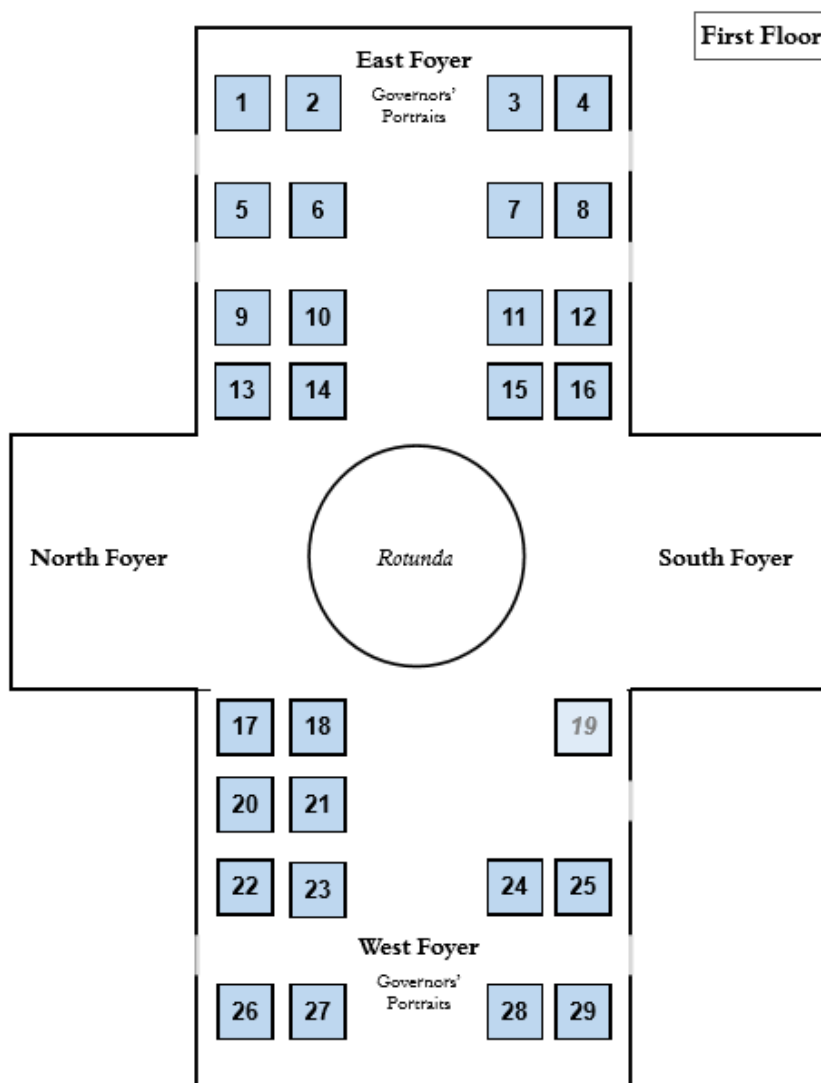

But twenty additional portraits now on view were rediscovered when cleaning crews worked to repair damage from a sub-basement flood at the Colorado State Archives in 2014. For years, the portraits sat in canvas bags in a narrow opening between a bookshelf and a wall. Discovered in varying condition after years of neglect, the portraits span 90 years.

Recently these portraits and their original frames underwent extensive restoration by the Western Center for the Conservation of Fine Arts and were installed in the east and west foyers by Bruce Marsden. Of the restored works, the earliest is of Territorial Governor Alexander Cummings (1865-1867) while the newest is of Governor Daniel Thornton (1951-1955). A portrait of Governor John Hickenlooper (2011-2019) is expected to soon join the collection.

Please see the map below to learn more about each of Colorado's governors from the Colorado State Archives.

Below is a list of governor portraits currently on view; note that the collection does not include all governors. For a full list of governors' profiles and records, please visit the [Colorado State Archives Governors' Collection website](#).