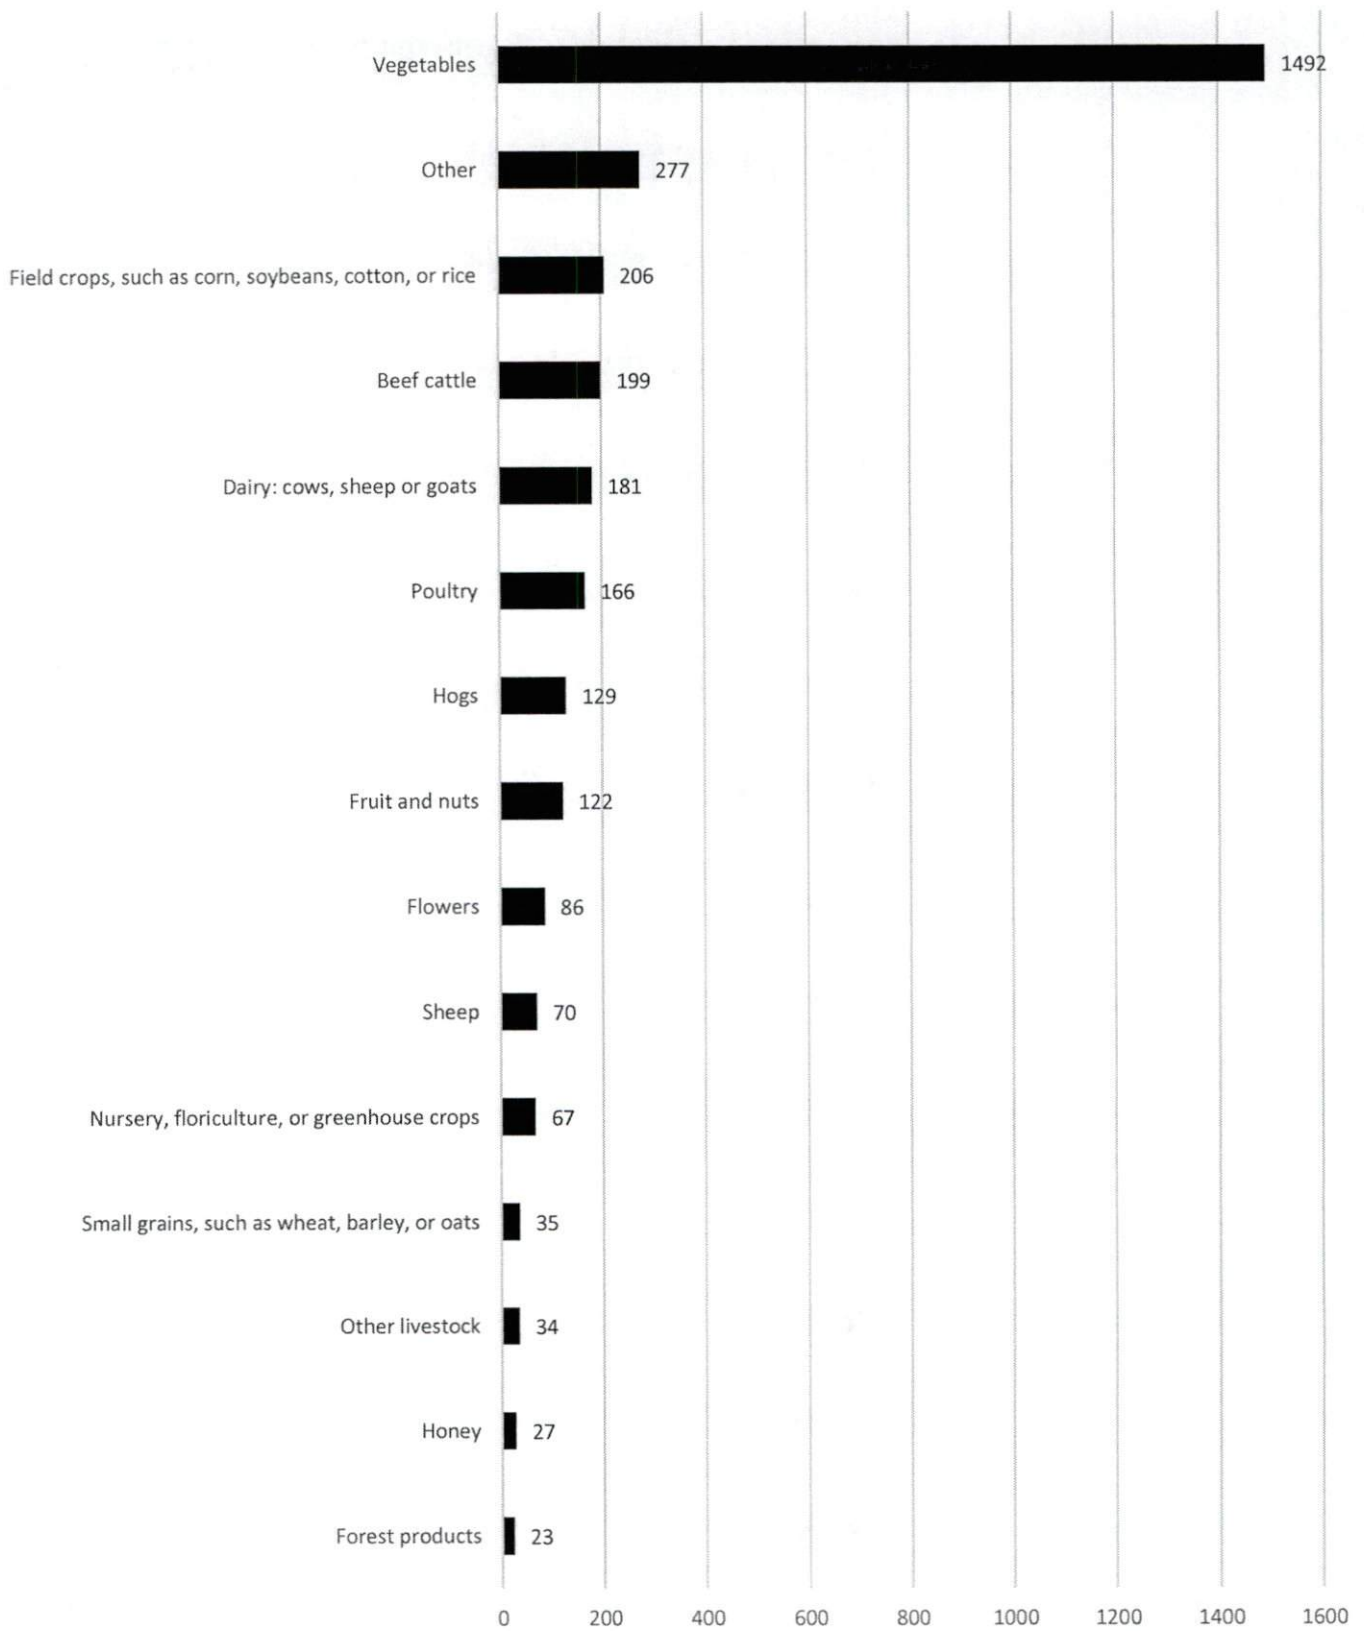

Farm Size: Land Owned

Farm Size: Land Rented

Gross Farm Income (Year 2016)

Net Farm Income (2016)

Farm Production

Farm Production with Highest Proportion of Sales

Do You Host a Farmstay or Agrotourism?

Is your farm protected under a conservation easement or owned by a land trust?