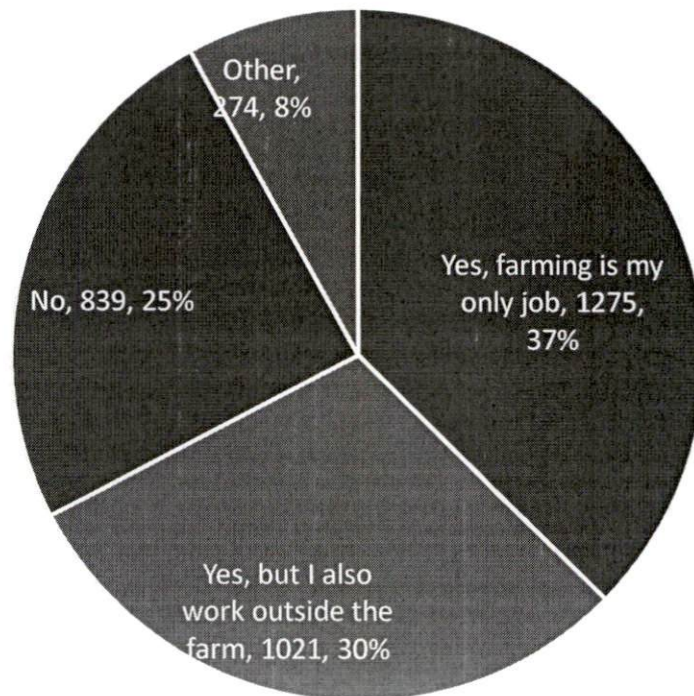

Race

Race

Education

Do you currently work on a farm or ranch?

Do you farm full-time?

How many years have you been farming or ranching professionally?			
Min	Max	Mean	Median
0	72	5.9960	4

Did you grow up on a farm?

Farm Size: Land Owned

Farm Size: Land Rented

Gross Farm Income (Year 2016)

Net Farm Income (2016)

Farm Production

Farm Production with Highest Proportion of Sales

Do You Host a Farmstay or Agrotourism?

Is your farm protected under a conservation easement or owned by a land trust?