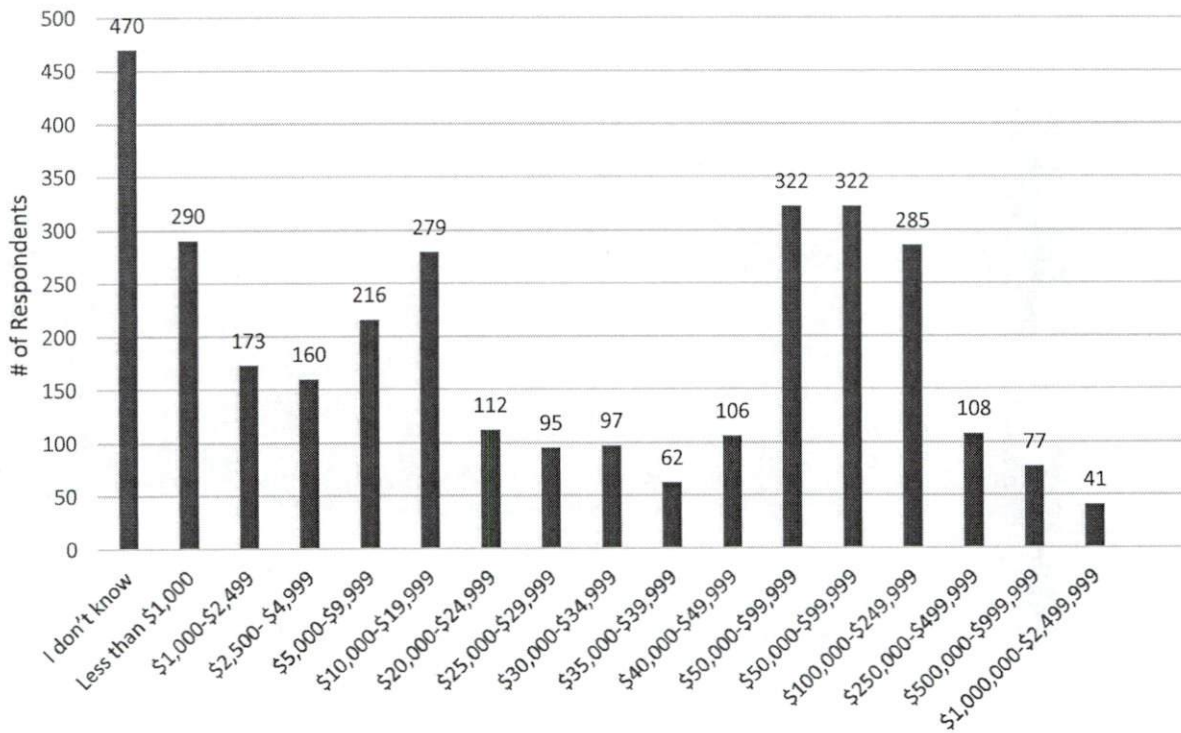

Race

Race

Education

Do you currently work on a farm or ranch?

Do you farm full-time?

How many years have you been farming or ranching professionally?			
Min	Max	Mean	Median
0	72	5.9960	4

Did you grow up on a farm?

Farm Size: Land Owned

Farm Size: Land Rented

Gross Farm Income (Year 2016)

Net Farm Income (2016)

Farm Production

Farm Production with Highest Proportion of Sales

Do You Host a Farmstay or Agrotourism?

Is your farm protected under a conservation easement or owned by a land trust?