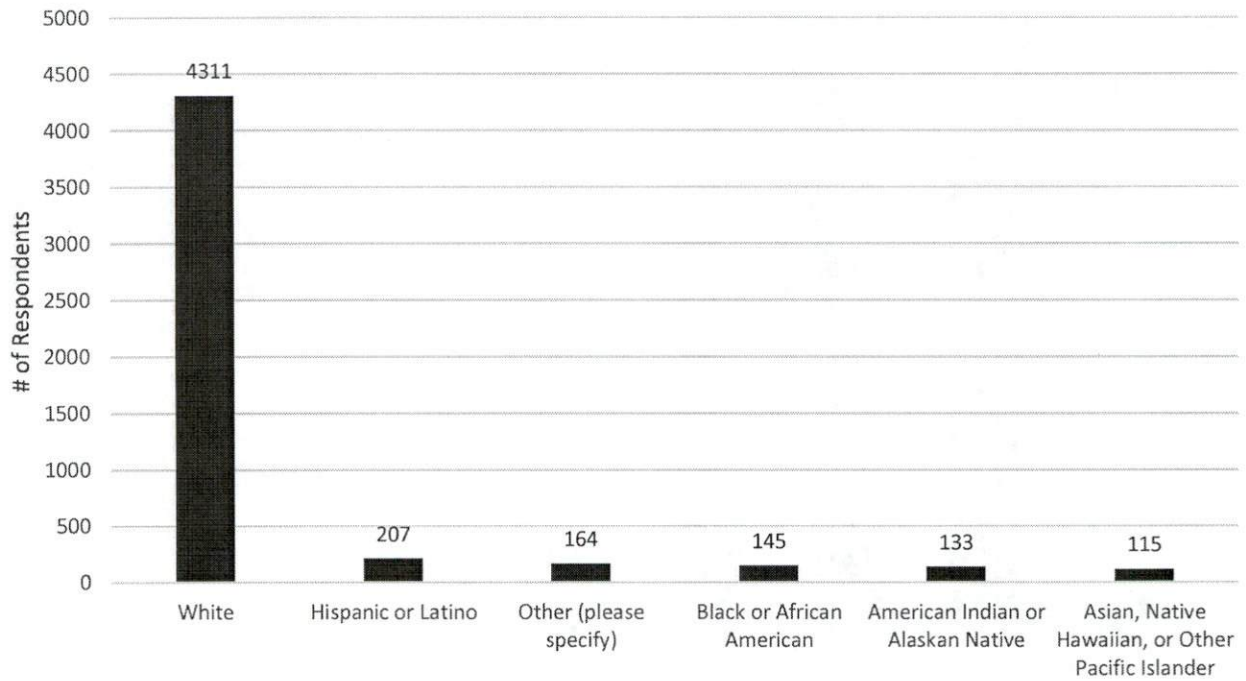

Race

Race

Education

Do you currently work on a farm or ranch?

Do you farm full-time?

How many years have you been farming or ranching professionally?			
Min	Max	Mean	Median
0	72	5.9960	4

Did you grow up on a farm?

Farm Size: Land Owned

Farm Size: Land Rented

Gross Farm Income (Year 2016)

Net Farm Income (2016)

Farm Production

Farm Production with Highest Proportion of Sales

Do You Host a Farmstay or Agrotourism?

Is your farm protected under a conservation easement or owned by a land trust?