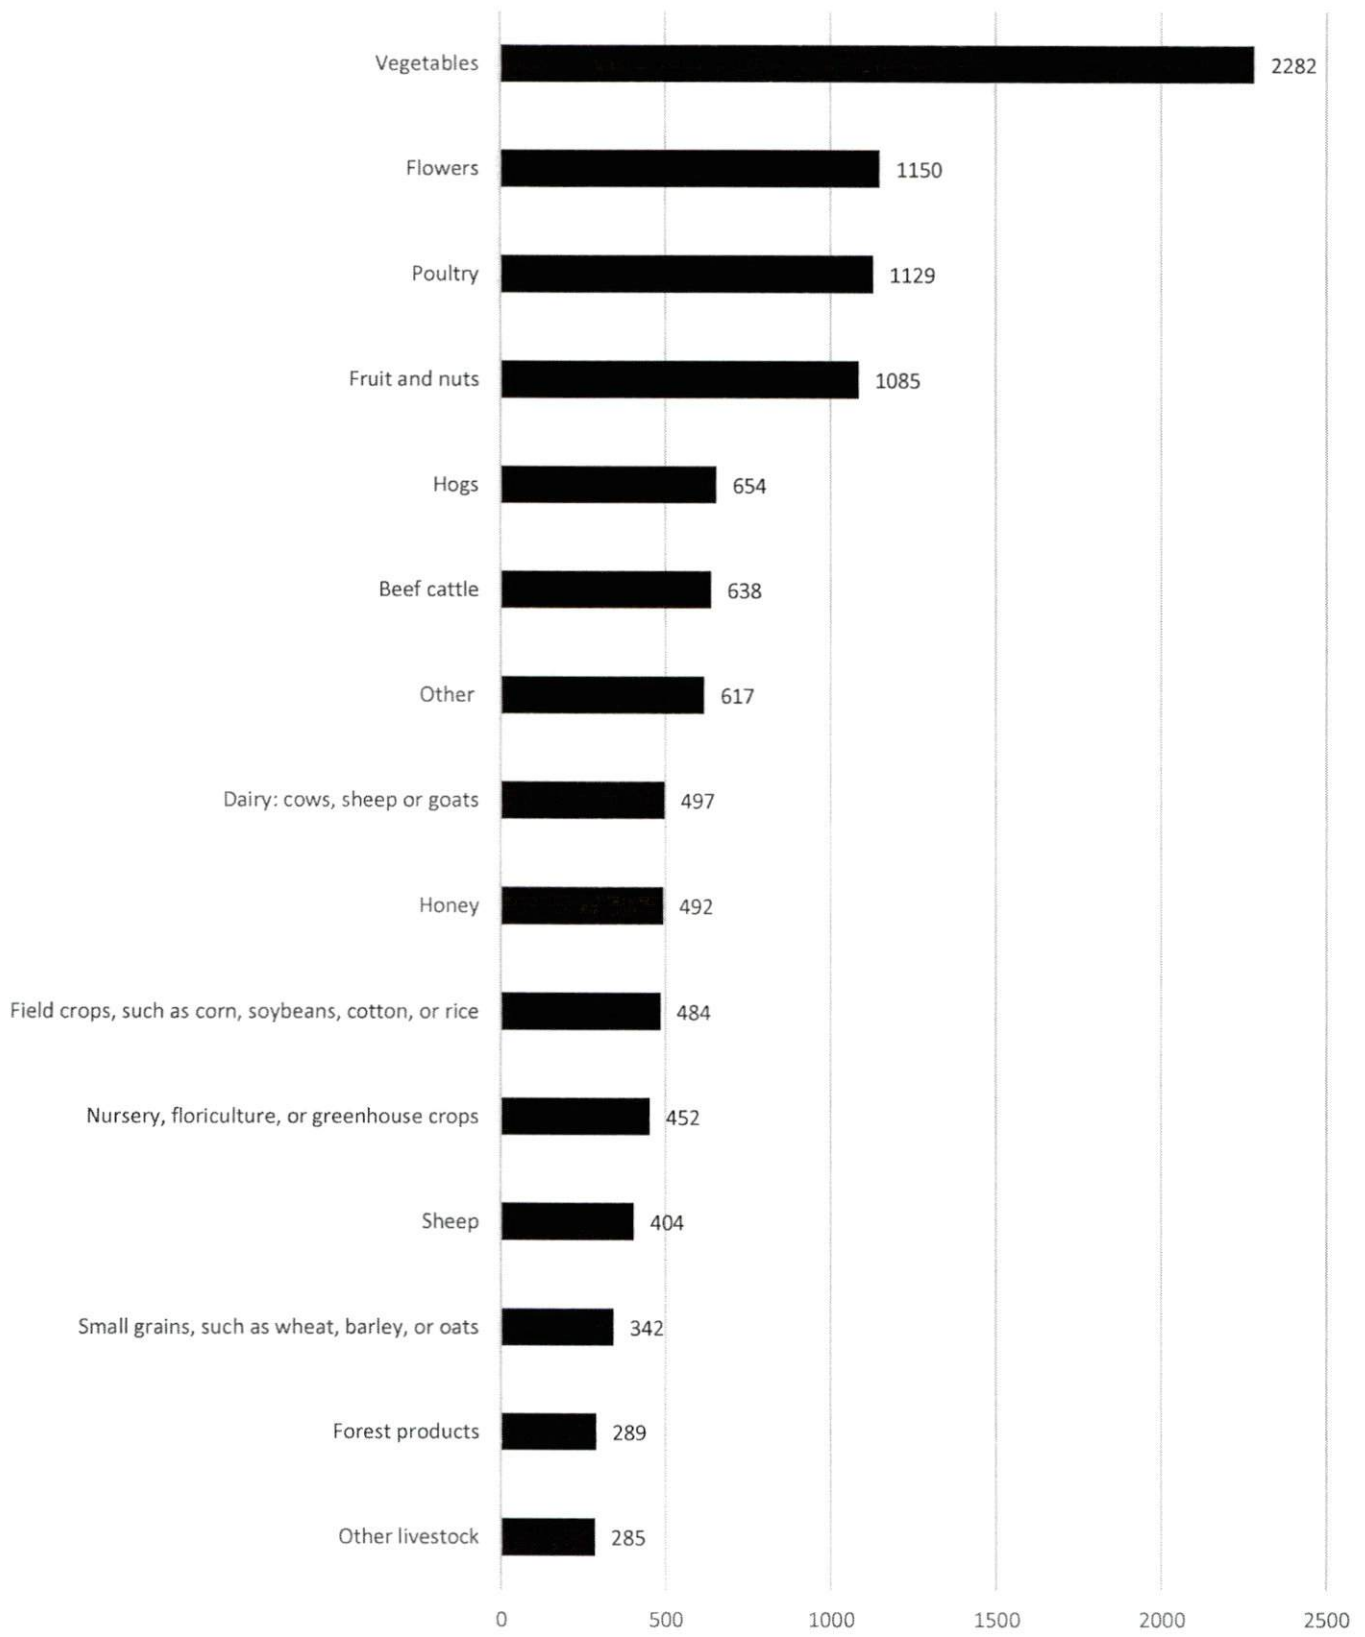

Farm Size: Land Owned

Farm Size: Land Rented

Gross Farm Income (Year 2016)

Net Farm Income (2016)

Farm Production

Farm Production with Highest Proportion of Sales

Do You Host a Farmstay or Agrotourism?

Is your farm protected under a conservation easement or owned by a land trust?