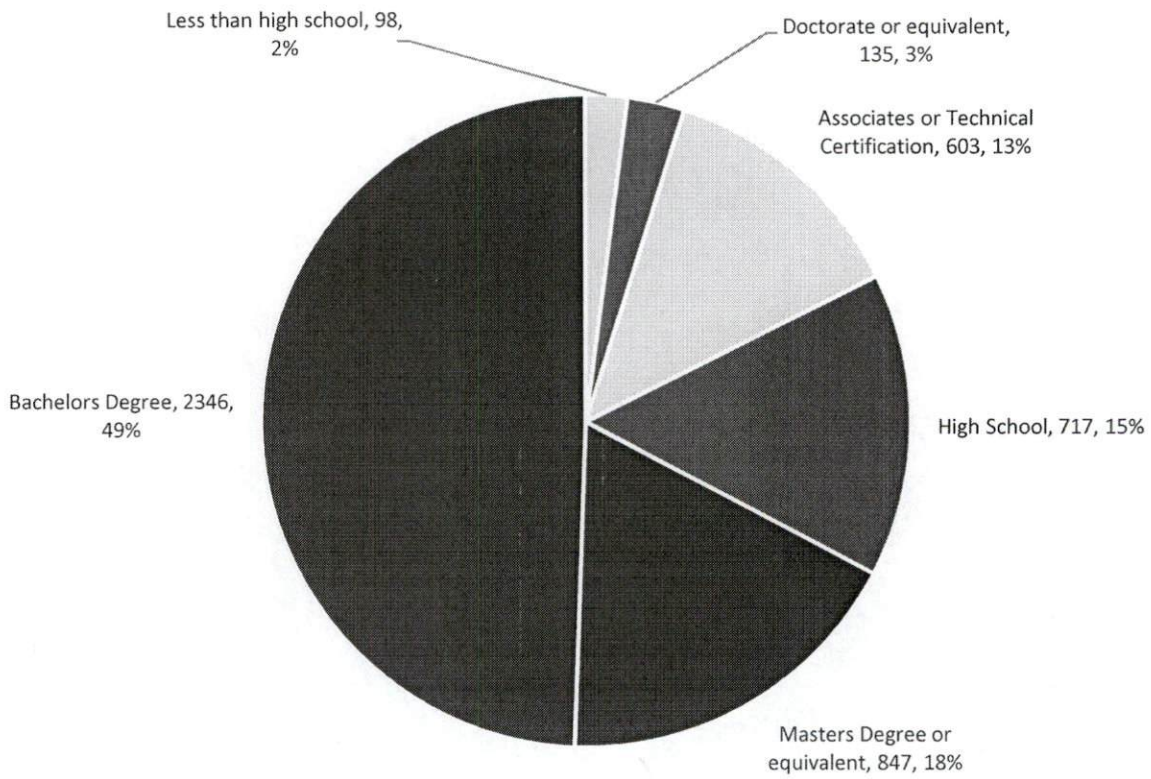

Race

Race

Education

Do you currently work on a farm or ranch?

Do you farm full-time?

How many years have you been farming or ranching professionally?			
Min	Max	Mean	Median
0	72	5.9960	4

Did you grow up on a farm?

Farm Size: Land Owned

Farm Size: Land Rented

Gross Farm Income (Year 2016)

Net Farm Income (2016)

Farm Production

Farm Production with Highest Proportion of Sales

Do You Host a Farmstay or Agrotourism?

Is your farm protected under a conservation easement or owned by a land trust?