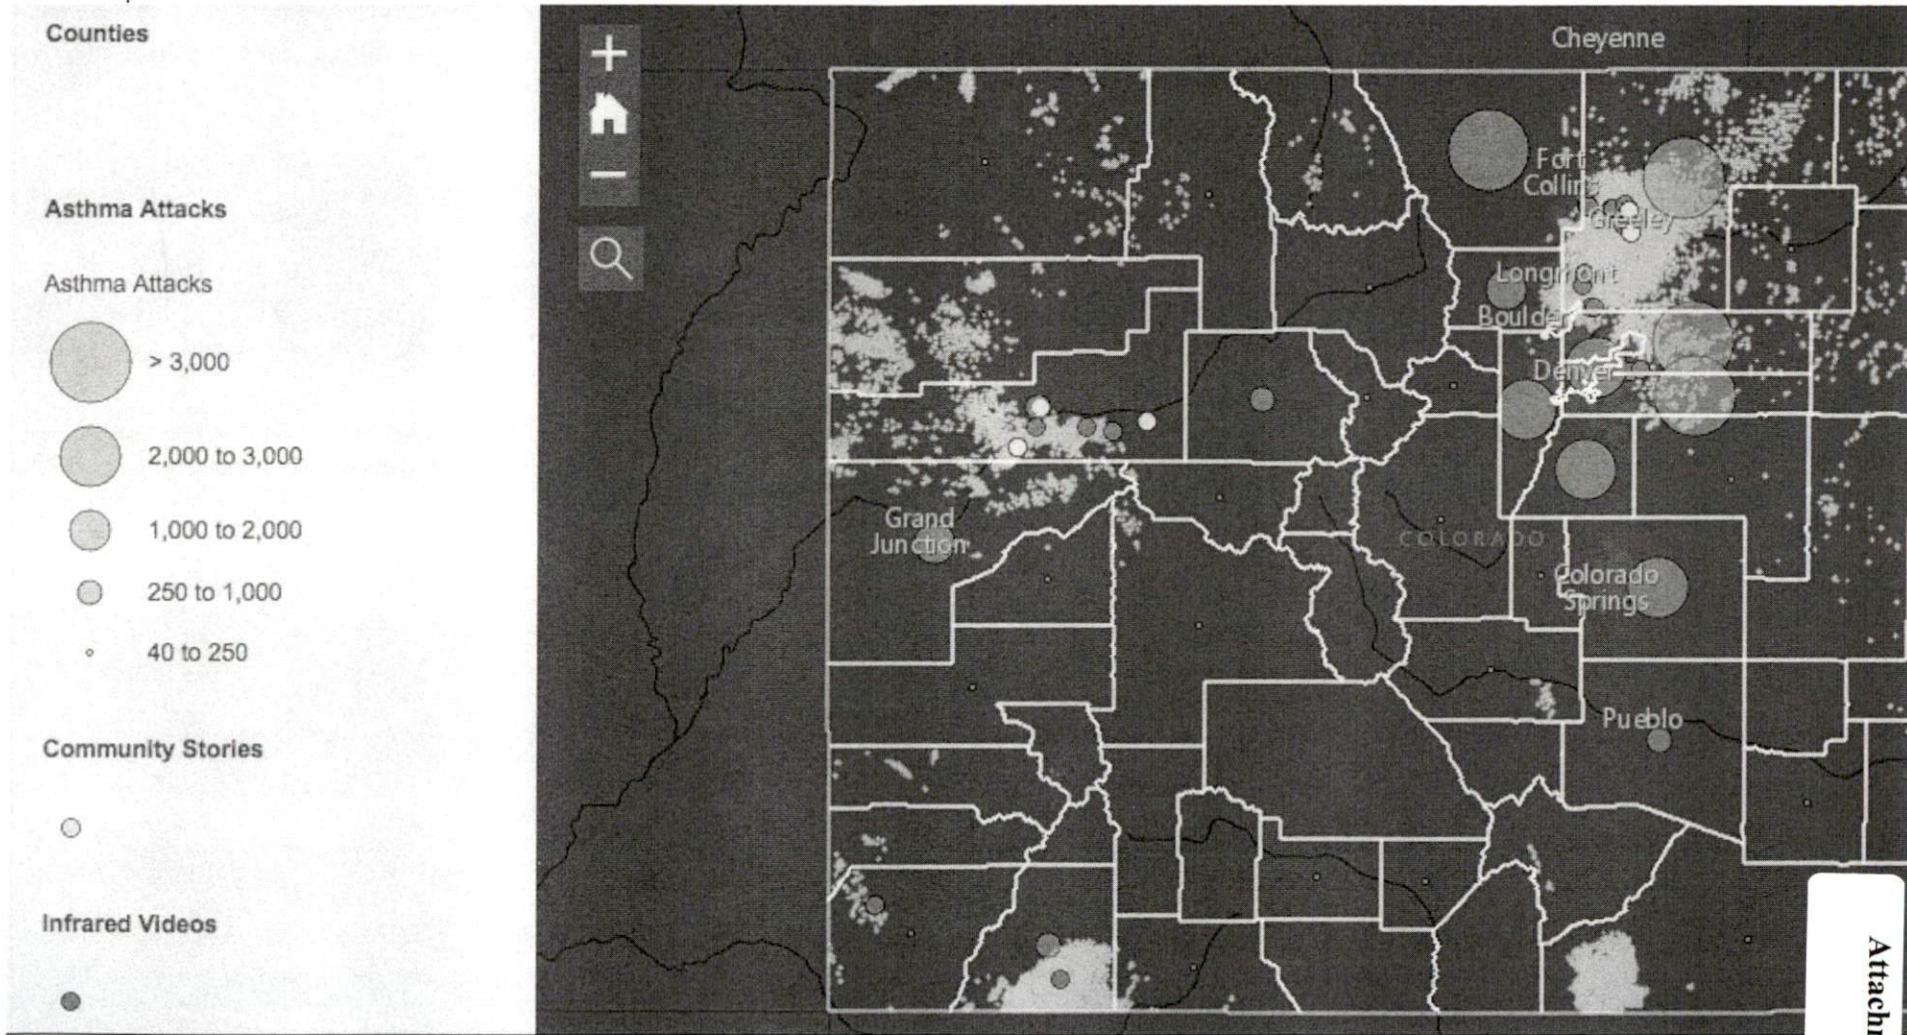

Distribution of asthma attacks in Colorado 2016 by I Save EPA

<https://www.google.com/search?q=asthma+map+of+colorado&tbm=isch&source=univ&sa=X&ved=2ahUKEwjEvNfwuZzhAhXSqYMKHRRnBhUQsAR6BAgJEAE&bi>

This map shows the distribution of asthma attacks in Colorado in 2016

Map showing distribution of asthma attacks in Colorado in 2016 <http://oilandgasthreatmap.com/threat-map/colorado/map/>