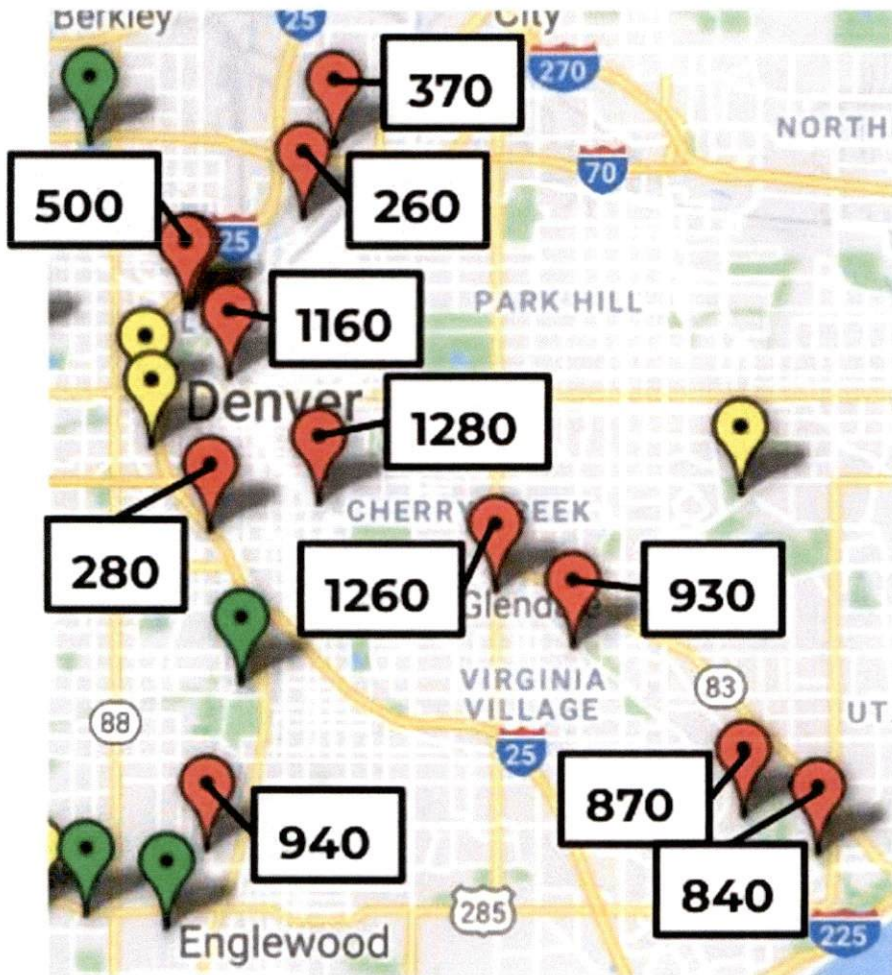

Figure 5: Platte River in Denver, Colorado (Source: 9 News)

Figure 4: Encampment along the Platte River in Denver, Colorado (Source: The Denver Post)

Figure 1: South Platte and Cherry Creek River E. coli (June 2018) [11]