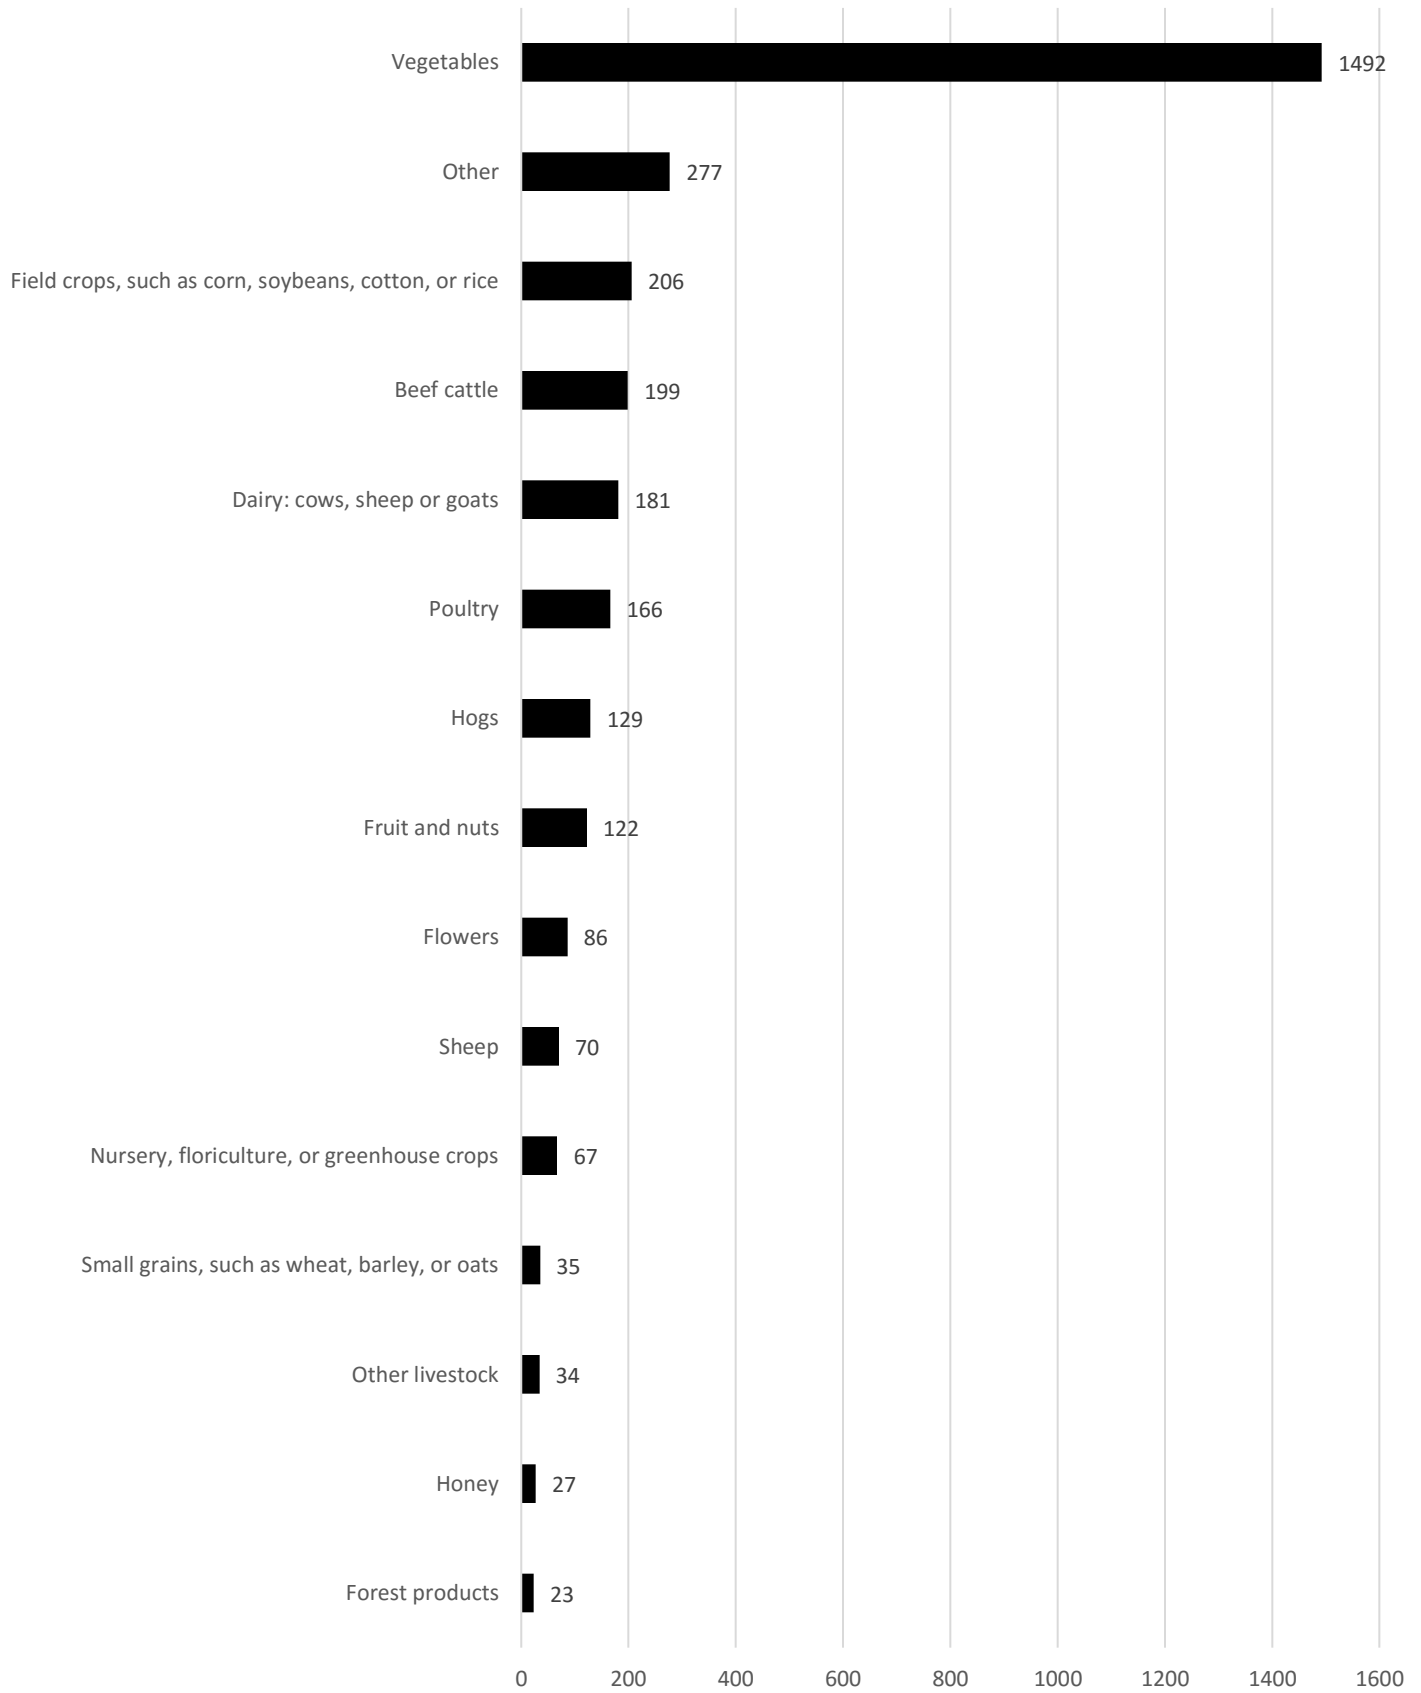

Age

Gender

Race

Education

Do you currently work on a farm or ranch?

Do you farm full-time?

How many years have you been farming or ranching professionally?			
Min	Max	Mean	Median
0	72	5.9960	4

Did you grow up on a farm?

Farm Size: Land Owned

Farm Size: Land Rented

Gross Farm Income (Year 2016)

Net Farm income (2016)

Farm Production

Farm Production with Highest Proportion of Sales

Do You Host a Farmstay or Agrotourism?

Is your farm protected under a conservation easement or owned by a land trust?