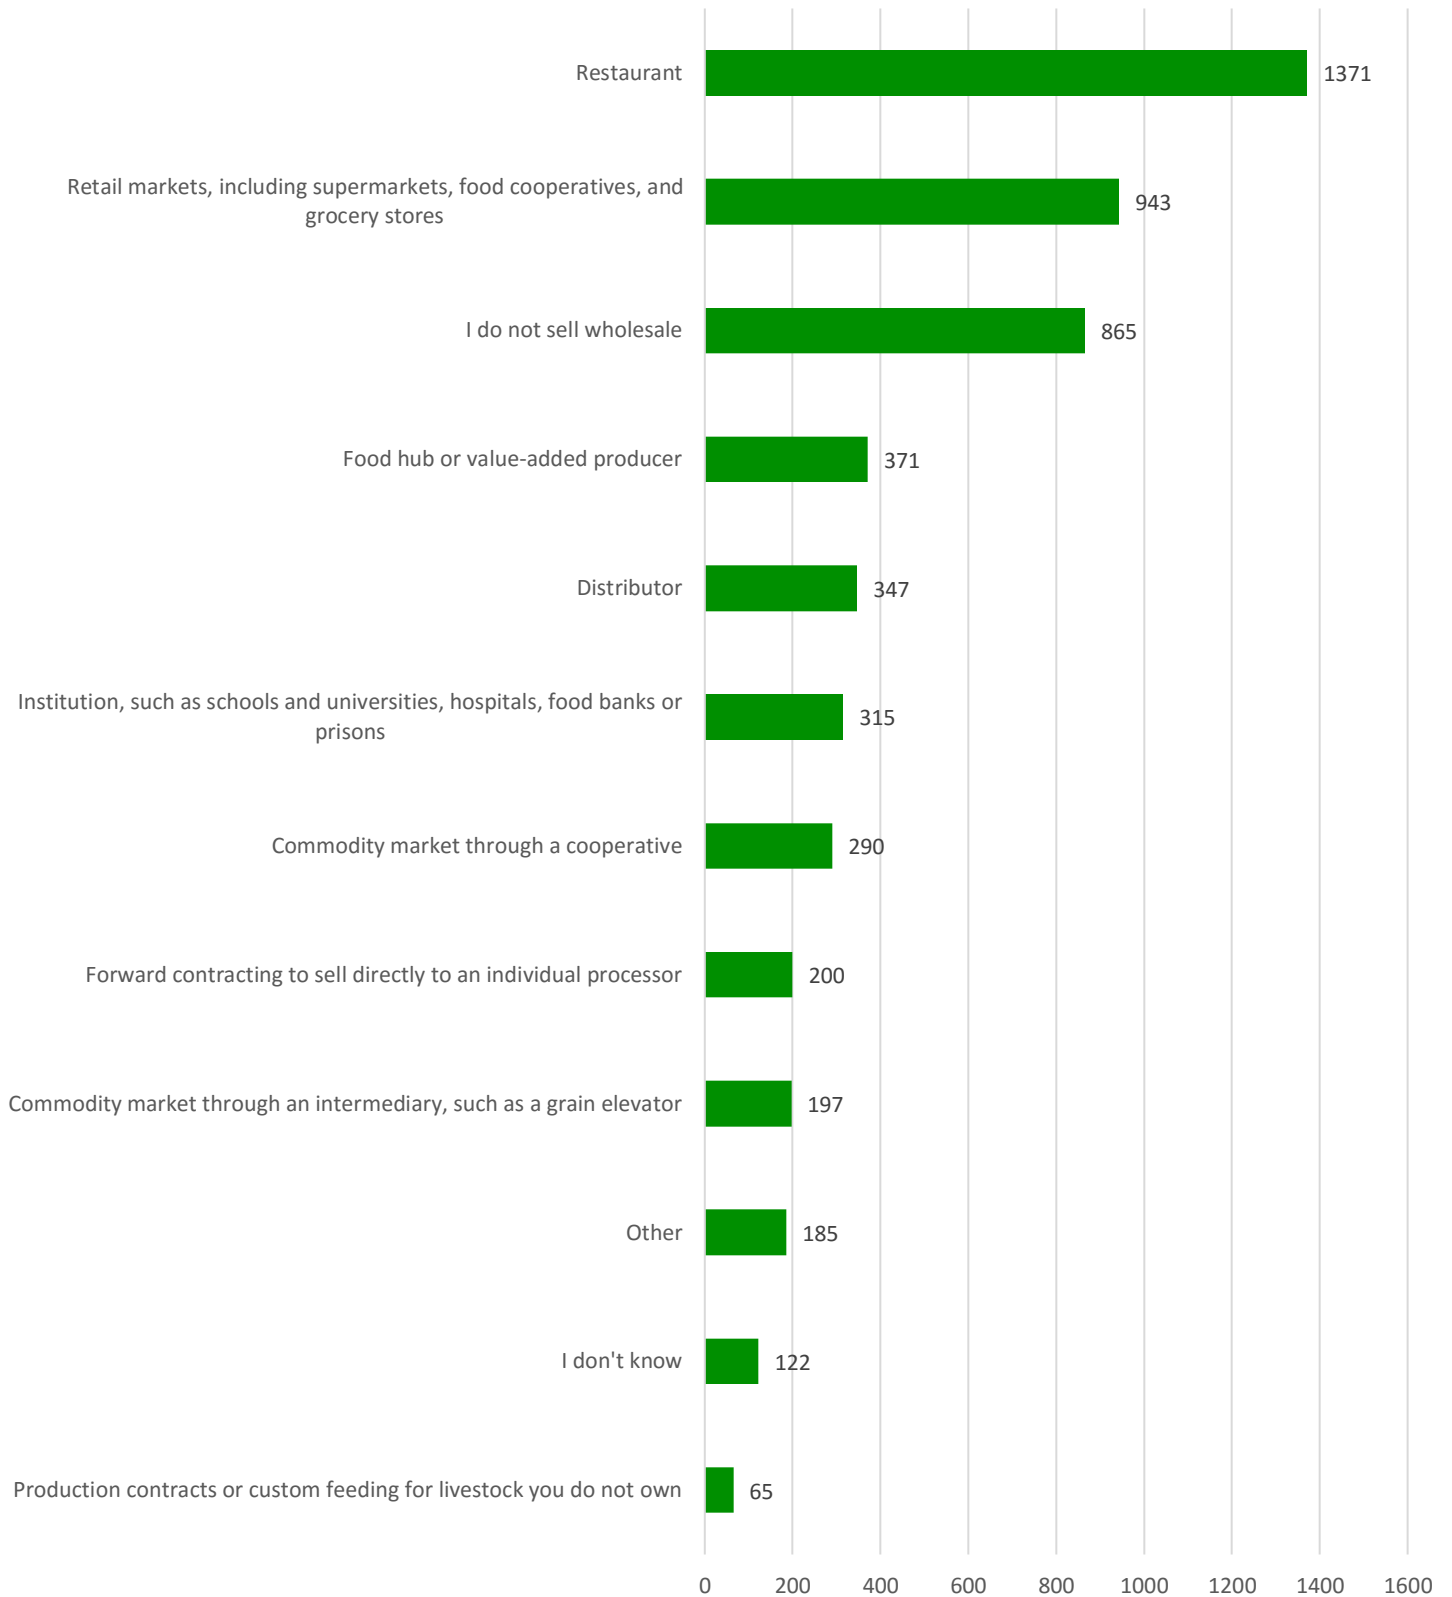

Wholesale Channels Used

State		Midwest	Northeast	South/Mid-Atlantic	West	Islanders
AK	29					
AL	51					
AR	32					
AZ	82					
CA	240					
CO	186	1012	1381	1129	1178	3
CT	122					
DC	15					
DE	16	21.5%	29.4%	24.0%	25.0%	0.1%
FL	65					
GA	95					
HI	38					
IA	93					
ID	43					
IL	123					
IN	66					
KS	57					
KY	77					
LA	70					
MA	197					
MD	86					
ME	82					
MI	133					
MN	115					
MS	25					
MO	69					
MT	49					
NC	147					
ND	27					
NE	39					
NH	71					
NJ	59					
NM	79					
NV	19					
NY	477					
OH	151					
OK	34					
OR	155					
PA	191					
RI	35					
SC	80					
SD	14					
TN	64					
TX	151					
UT	27					
VA	74					
VT	147					
WA	217					
WI	125					
WV	47					
WY	14					
PR	2					
VI	1					
Total	4703					
Missing	43