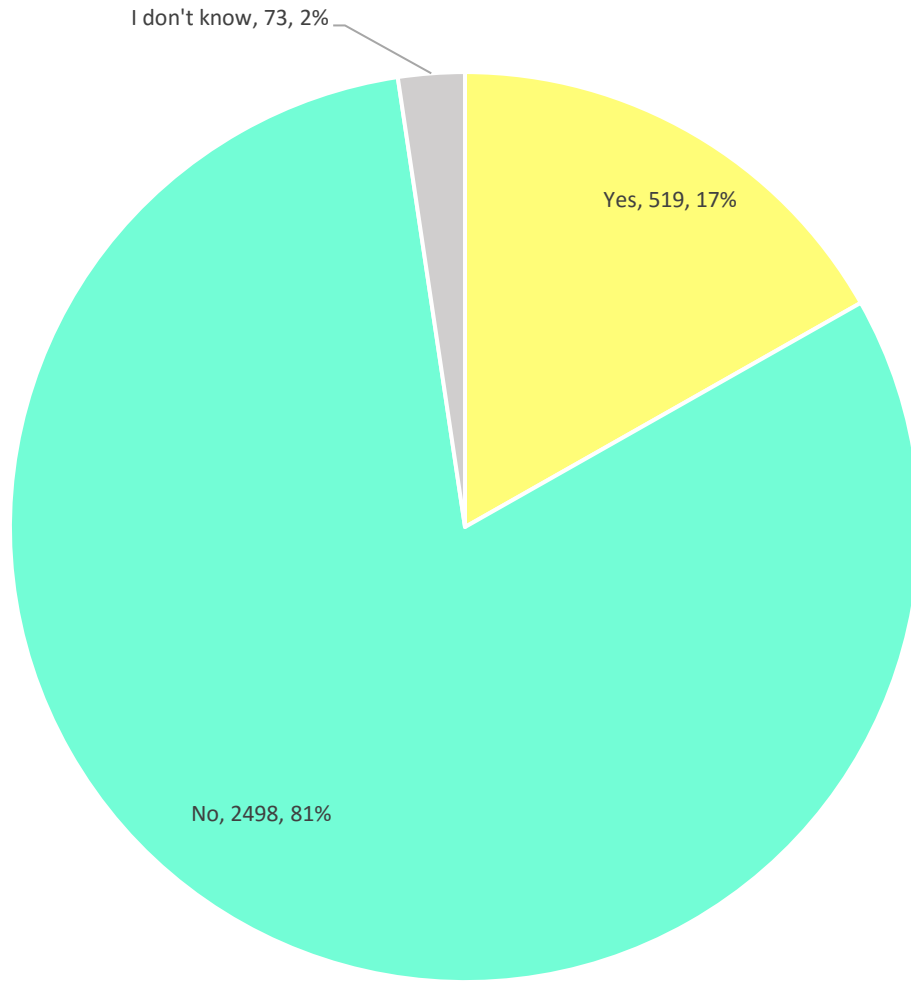

Age

Gender

Race

Education

Do you currently work on a farm or ranch?

Do you farm full-time?

How many years have you been farming or ranching professionally?			
Min	Max	Mean	Median
0	72	5.9960	4

Did you grow up on a farm?

Farm Size: Land Owned

Farm Size: Land Rented

Gross Farm Income (Year 2016)

Net Farm income (2016)

Farm Production

Farm Production with Highest Proportion of Sales

Do You Host a Farmstay or Agrotourism?

Is your farm protected under a conservation easement or owned by a land trust?