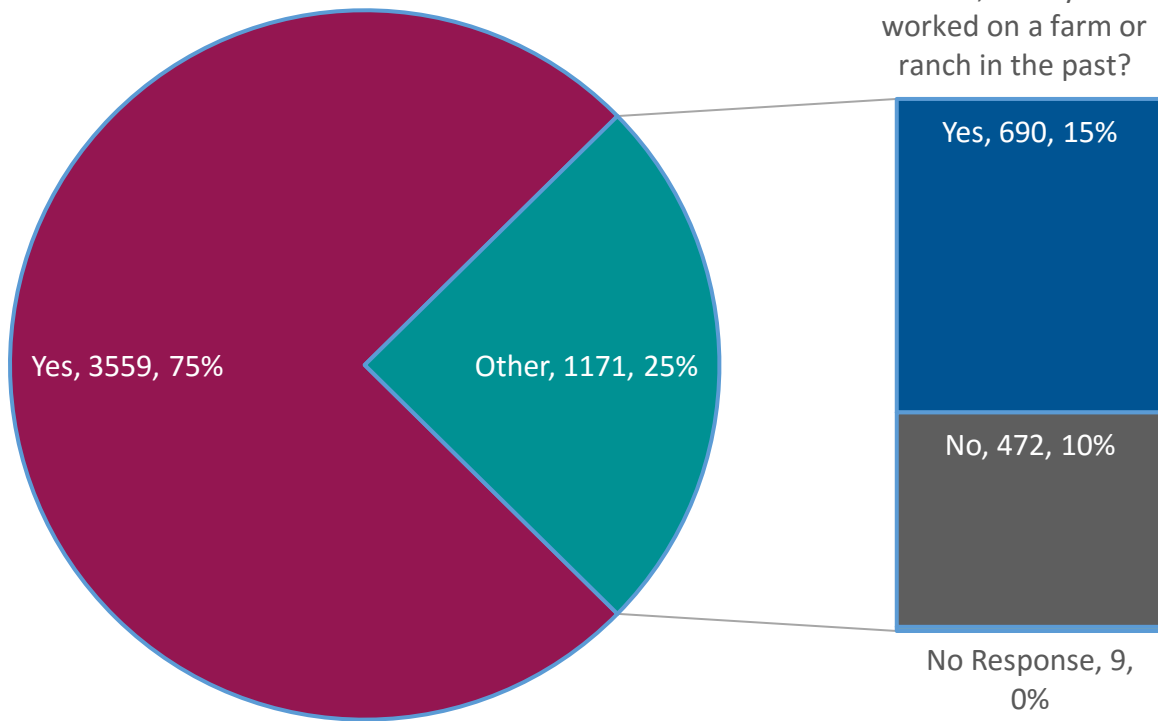

Age

Gender

Race

Education

Do you currently work on a farm or ranch?

Do you farm full-time?

How many years have you been farming or ranching professionally?			
Min	Max	Mean	Median
0	72	5.9960	4

Did you grow up on a farm?

Farm Size: Land Owned

Farm Size: Land Rented

Gross Farm Income (Year 2016)

Net Farm income (2016)

Farm Production

Farm Production with Highest Proportion of Sales

Do You Host a Farmstay or Agrotourism?

Is your farm protected under a conservation easement or owned by a land trust?