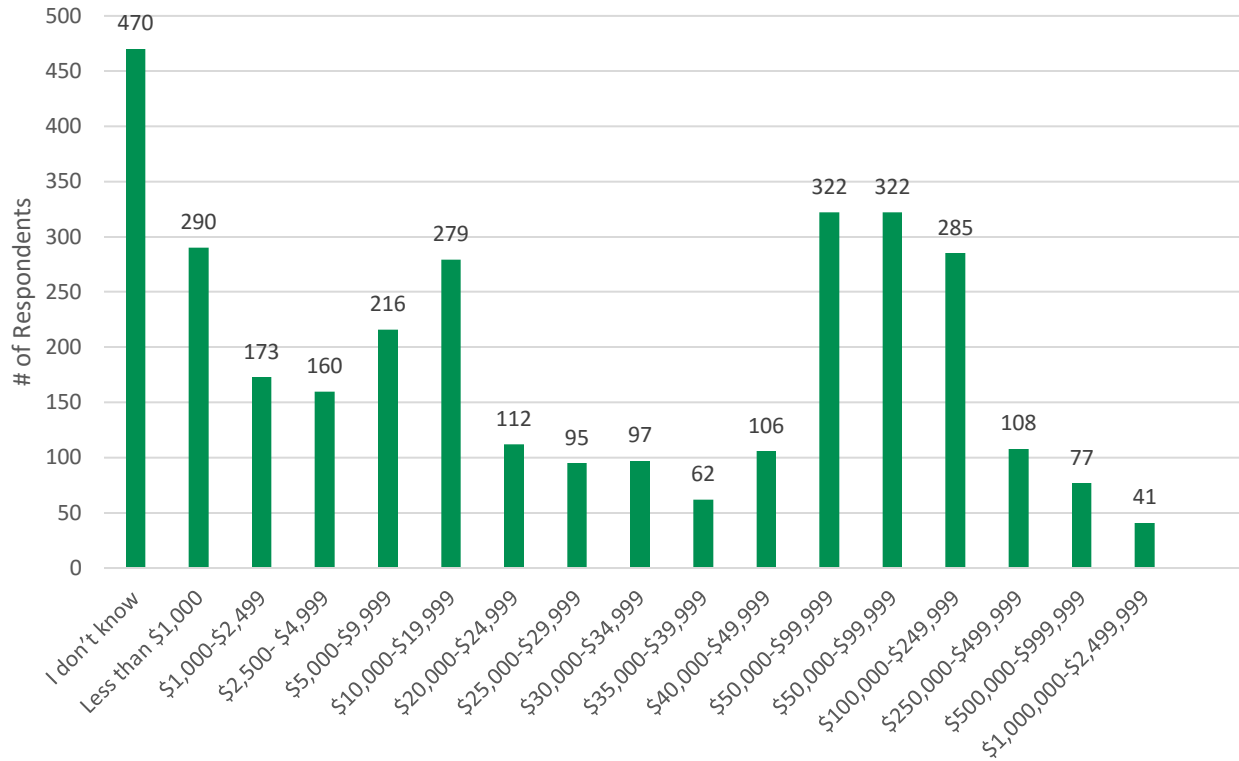

Age

Gender

Race

Education

Do you currently work on a farm or ranch?

Do you farm full-time?

How many years have you been farming or ranching professionally?			
Min	Max	Mean	Median
0	72	5.9960	4

Did you grow up on a farm?

Farm Size: Land Owned

Farm Size: Land Rented

Gross Farm Income (Year 2016)

Net Farm income (2016)

Farm Production

Farm Production with Highest Proportion of Sales

Do You Host a Farmstay or Agrotourism?

Is your farm protected under a conservation easement or owned by a land trust?