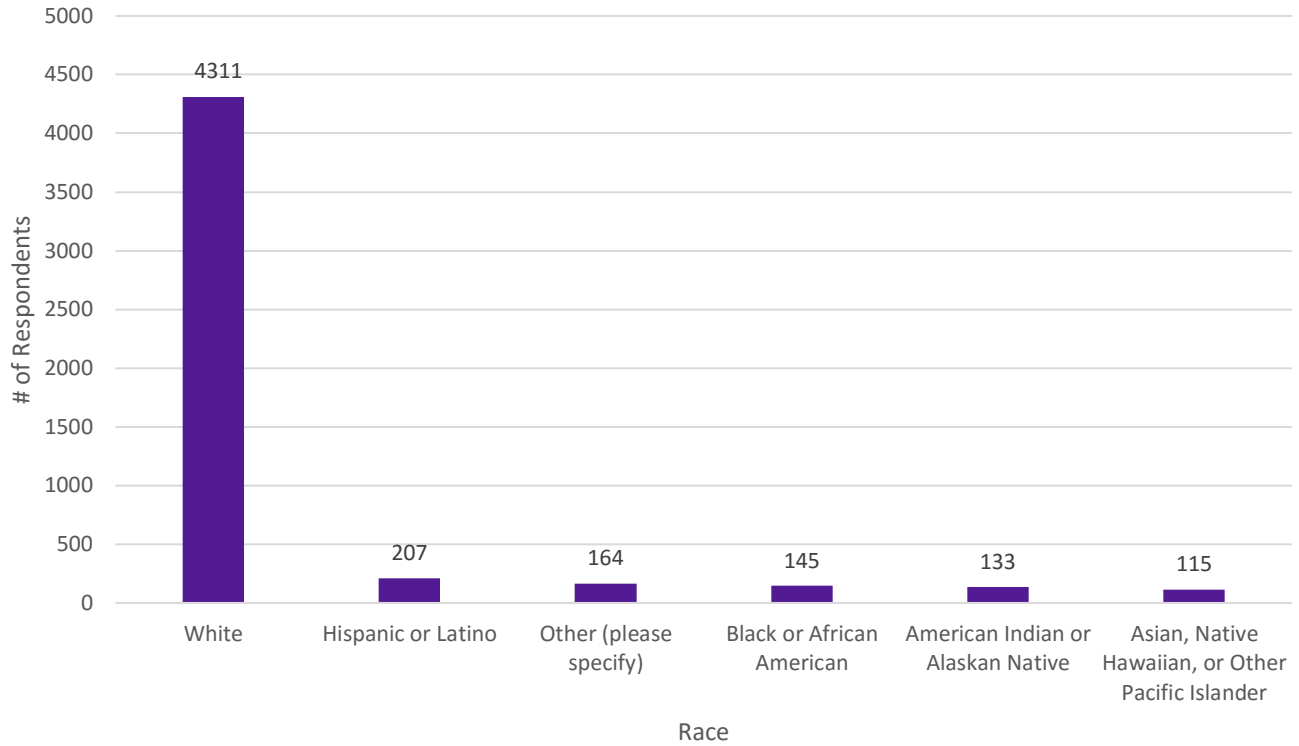

Age

Gender

Race

Education

Do you currently work on a farm or ranch?

Do you farm full-time?

How many years have you been farming or ranching professionally?			
Min	Max	Mean	Median
0	72	5.9960	4

Did you grow up on a farm?