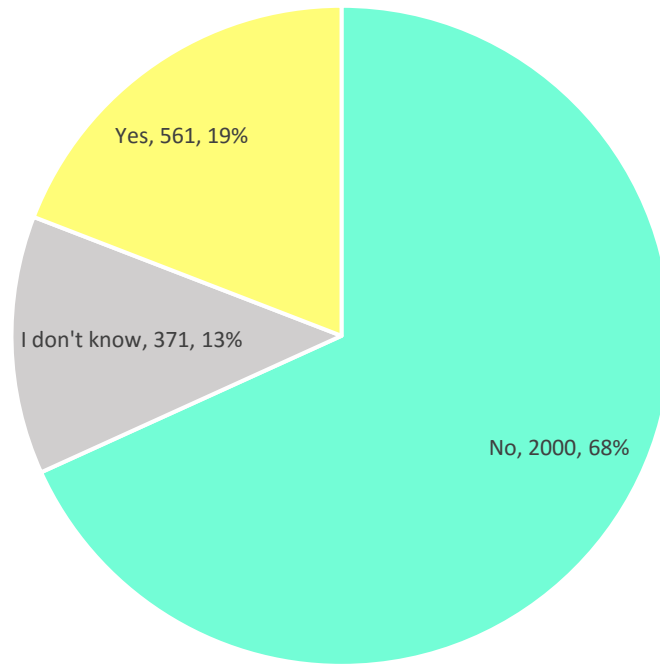

Age

Gender

Race

Education

Do you currently work on a farm or ranch?

Do you farm full-time?

How many years have you been farming or ranching professionally?			
Min	Max	Mean	Median
0	72	5.9960	4

Did you grow up on a farm?

Farm Size: Land Owned

Farm Size: Land Rented

Gross Farm Income (Year 2016)

Net Farm income (2016)

Farm Production

Farm Production with Highest Proportion of Sales

Do You Host a Farmstay or Agrotourism?

Is your farm protected under a conservation easement or owned by a land trust?