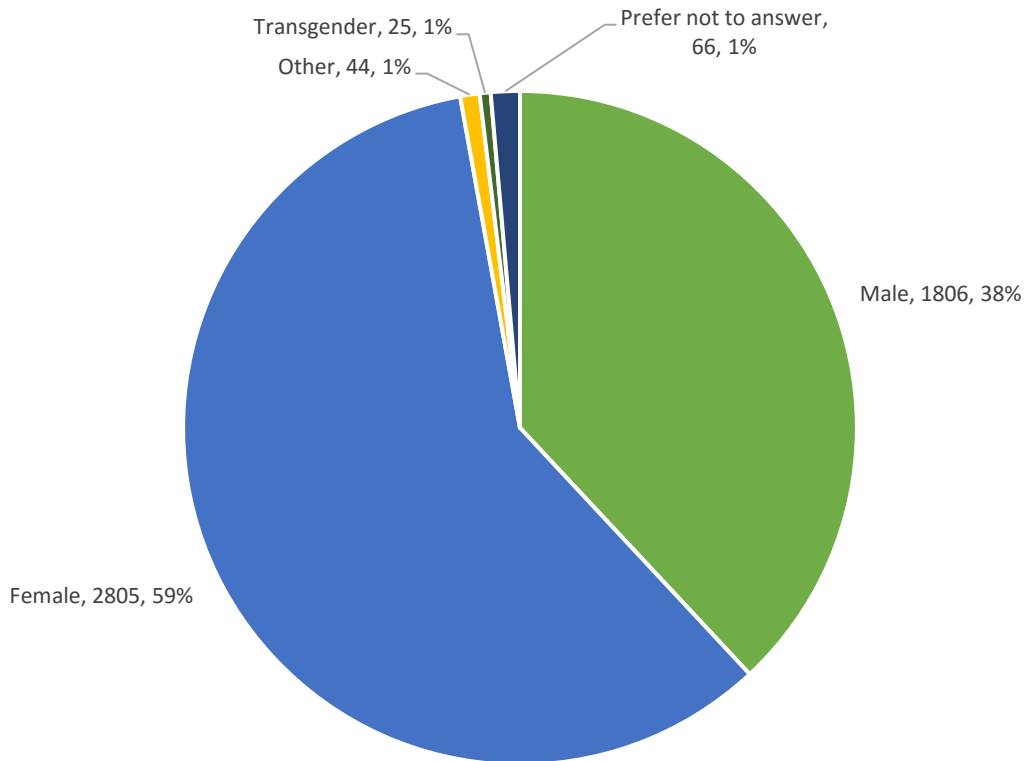

Age

Gender

Race

Education

Do you currently work on a farm or ranch?

Do you farm full-time?

How many years have you been farming or ranching professionally?			
Min	Max	Mean	Median
0	72	5.9960	4

Did you grow up on a farm?