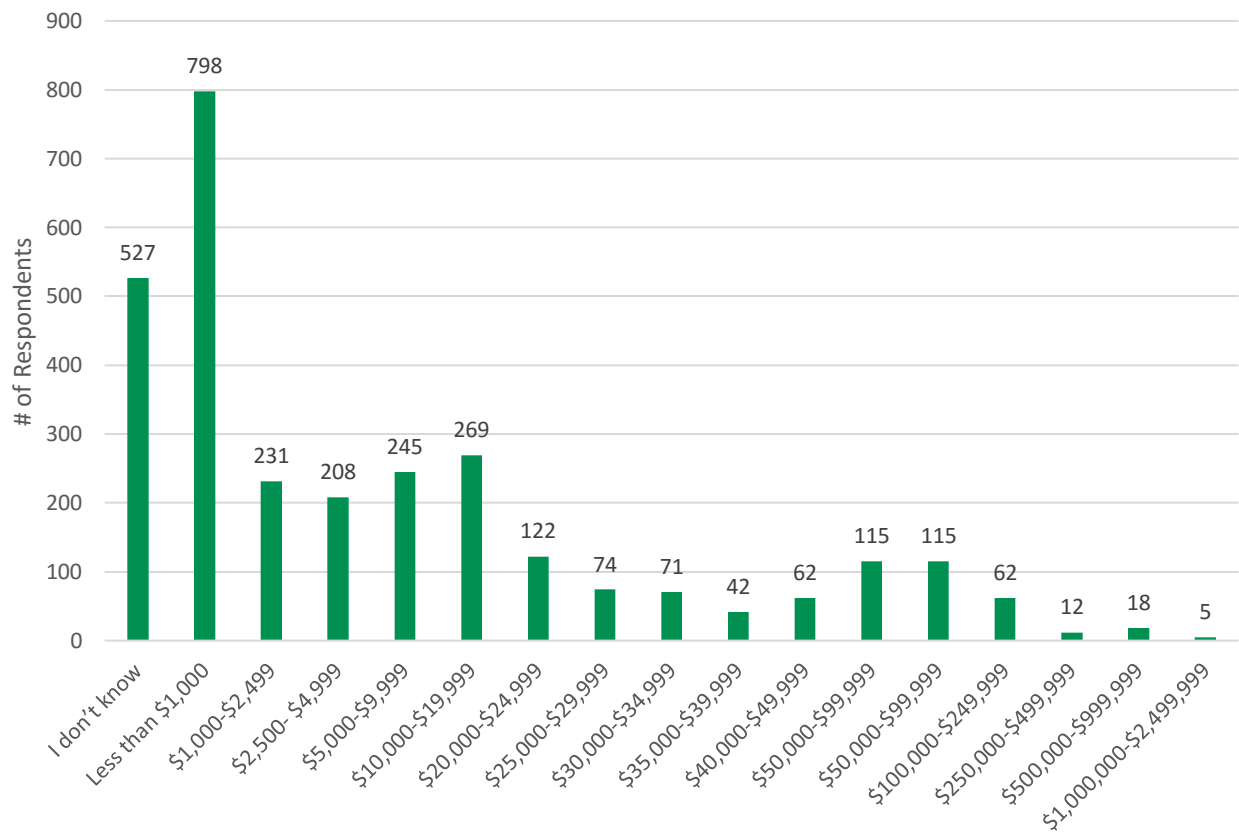

Farm Size: Land Owned

Farm Size: Land Rented

Gross Farm Income (Year 2016)

Net Farm income (2016)

Farm Production

Farm Production with Highest Proportion of Sales

Do You Host a Farmstay or Agrotourism?

Is your farm protected under a conservation easement or owned by a land trust?