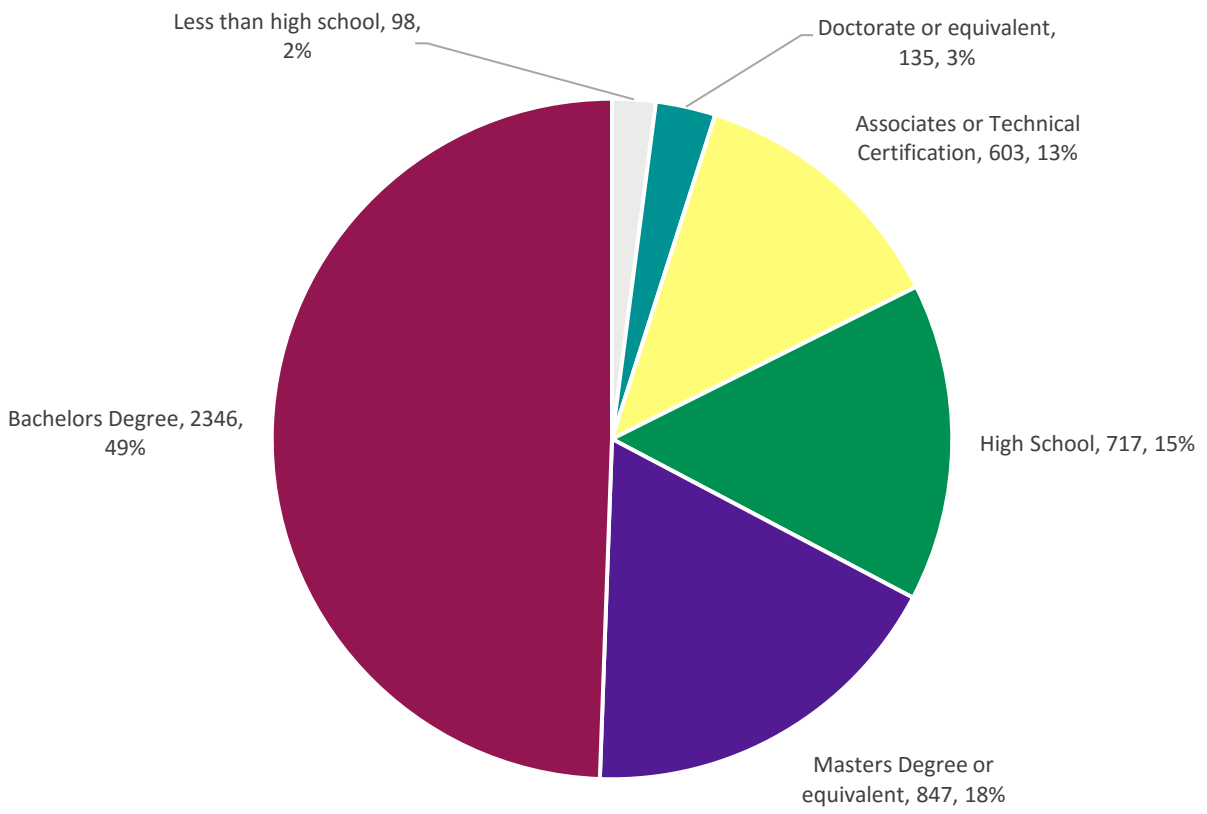

Age

Gender

Race

Education

Do you currently work on a farm or ranch?

Do you farm full-time?

How many years have you been farming or ranching professionally?			
Min	Max	Mean	Median
0	72	5.9960	4

Did you grow up on a farm?

Farm Size: Land Owned

Farm Size: Land Rented

Gross Farm Income (Year 2016)

Net Farm income (2016)

Farm Production

Farm Production with Highest Proportion of Sales

Do You Host a Farmstay or Agrotourism?

Is your farm protected under a conservation easement or owned by a land trust?