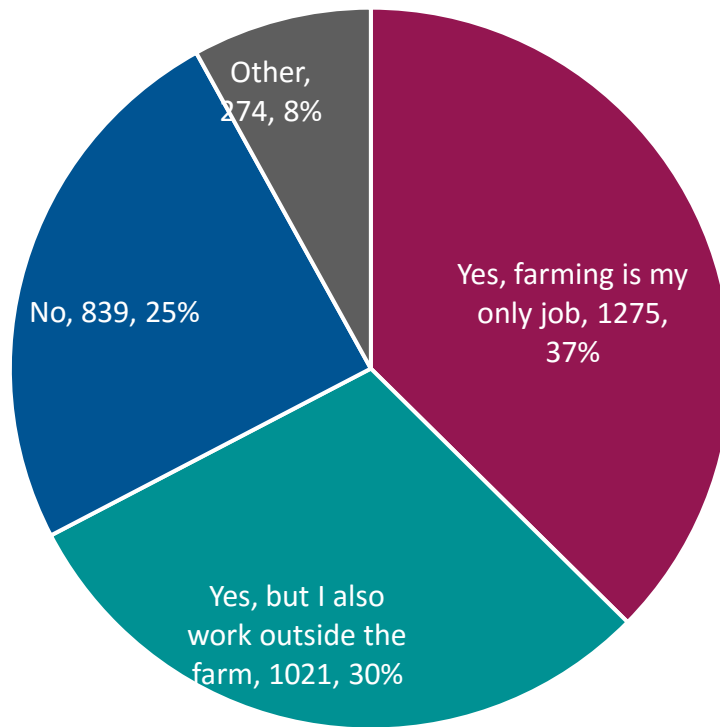

Age

Gender

Race

Education

Do you currently work on a farm or ranch?

Do you farm full-time?

How many years have you been farming or ranching professionally?			
Min	Max	Mean	Median
0	72	5.9960	4

Did you grow up on a farm?

Farm Size: Land Owned

Farm Size: Land Rented

Gross Farm Income (Year 2016)

Net Farm income (2016)

Farm Production

Farm Production with Highest Proportion of Sales

Do You Host a Farmstay or Agrotourism?

Is your farm protected under a conservation easement or owned by a land trust?