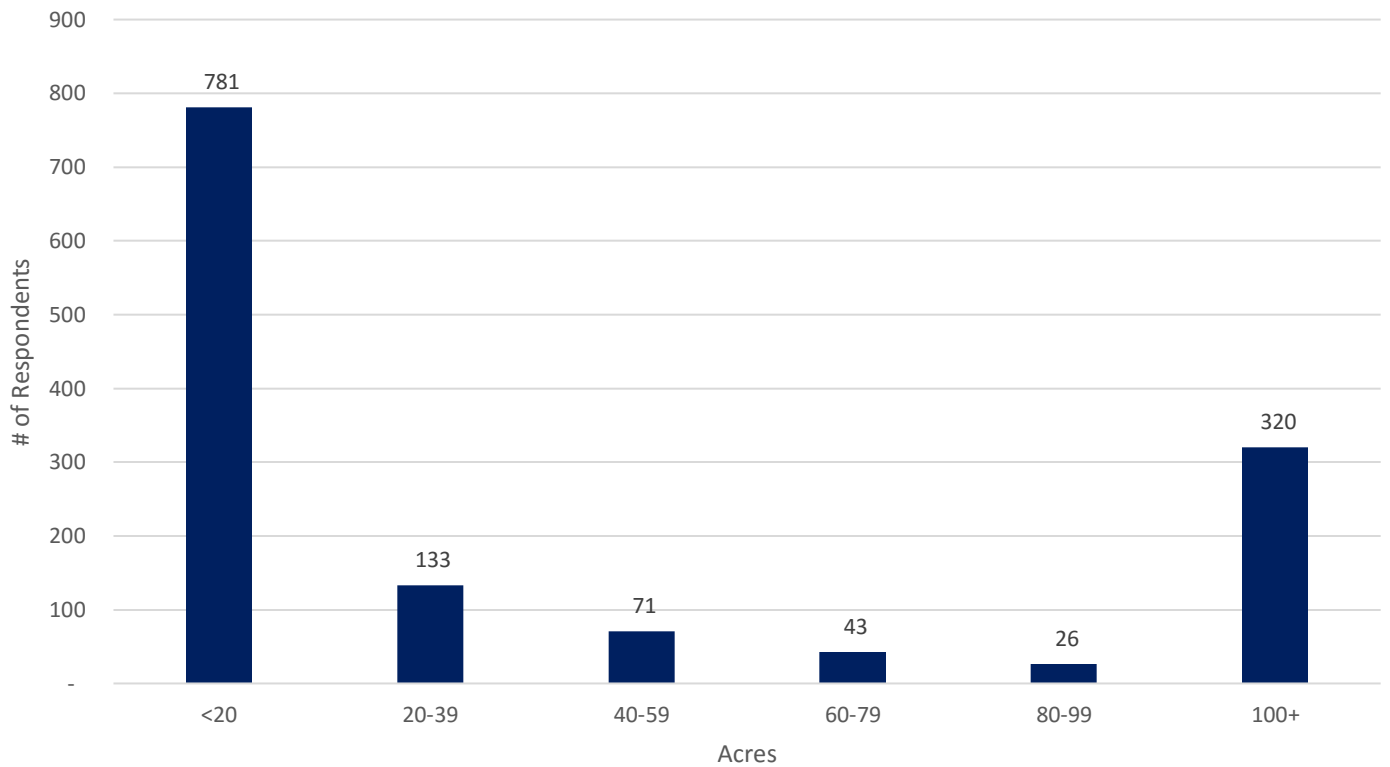

Age

Gender

Race

Education

Do you currently work on a farm or ranch?

Do you farm full-time?

How many years have you been farming or ranching professionally?			
Min	Max	Mean	Median
0	72	5.9960	4

Did you grow up on a farm?

Farm Size: Land Owned

Farm Size: Land Rented

Gross Farm Income (Year 2016)

Net Farm income (2016)

Farm Production

Farm Production with Highest Proportion of Sales

Do You Host a Farmstay or Agrotourism?

Is your farm protected under a conservation easement or owned by a land trust?