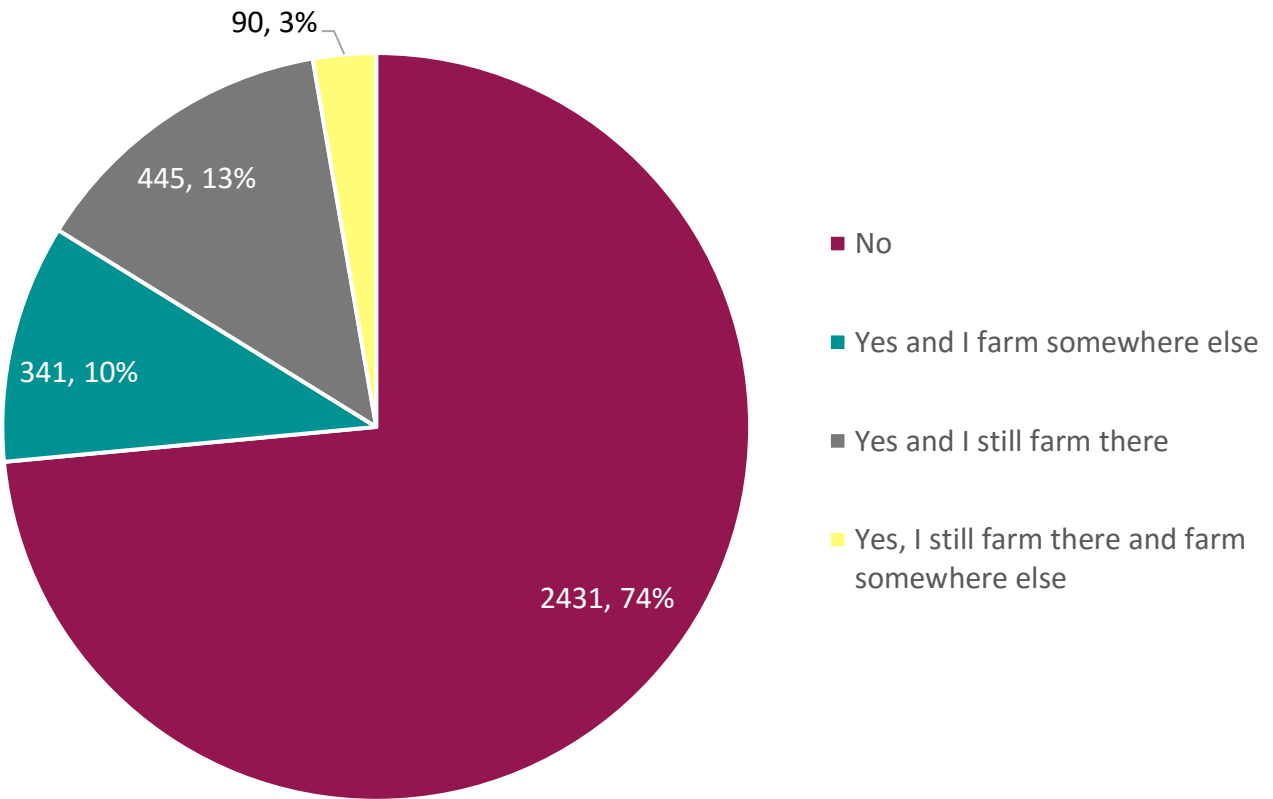

Age

Gender

Race

Education

Do you currently work on a farm or ranch?

Do you farm full-time?

How many years have you been farming or ranching professionally?			
Min	Max	Mean	Median
0	72	5.9960	4

Did you grow up on a farm?

Farm Size: Land Owned

Farm Size: Land Rented

Gross Farm Income (Year 2016)

Net Farm income (2016)

Farm Production

Farm Production with Highest Proportion of Sales

Do You Host a Farmstay or Agrotourism?

Is your farm protected under a conservation easement or owned by a land trust?