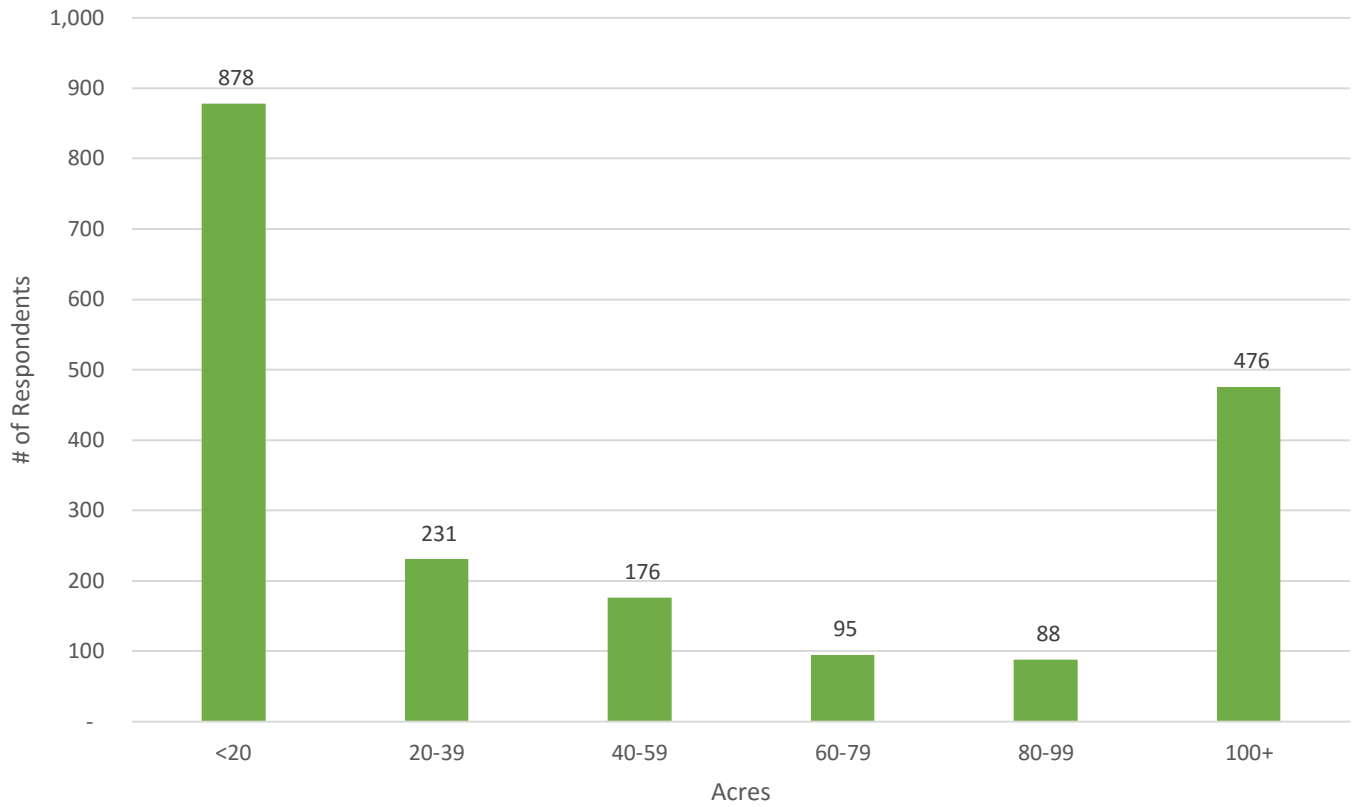

Age

Gender

Race

Education

Do you currently work on a farm or ranch?

Do you farm full-time?

How many years have you been farming or ranching professionally?			
Min	Max	Mean	Median
0	72	5.9960	4

Did you grow up on a farm?

Farm Size: Land Owned

Farm Size: Land Rented

Gross Farm Income (Year 2016)

Net Farm income (2016)

Farm Production

Farm Production with Highest Proportion of Sales

Do You Host a Farmstay or Agrotourism?

Is your farm protected under a conservation easement or owned by a land trust?