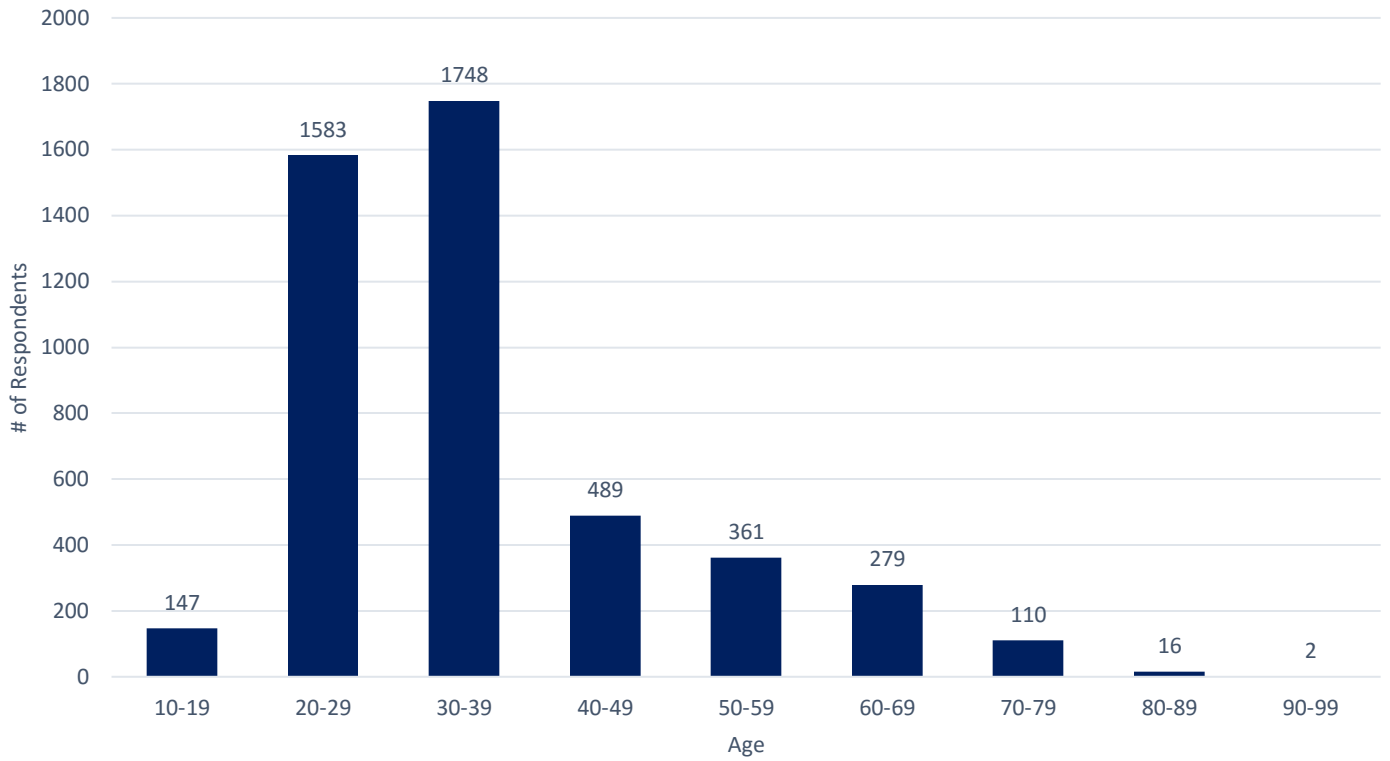

Age

Gender

Race

Education

Do you currently work on a farm or ranch?

Do you farm full-time?

How many years have you been farming or ranching professionally?			
Min	Max	Mean	Median
0	72	5.9960	4

Did you grow up on a farm?

Farm Size: Land Owned

Farm Size: Land Rented

Gross Farm Income (Year 2016)

Net Farm income (2016)

Farm Production

Farm Production with Highest Proportion of Sales

Do You Host a Farmstay or Agrotourism?

Is your farm protected under a conservation easement or owned by a land trust?