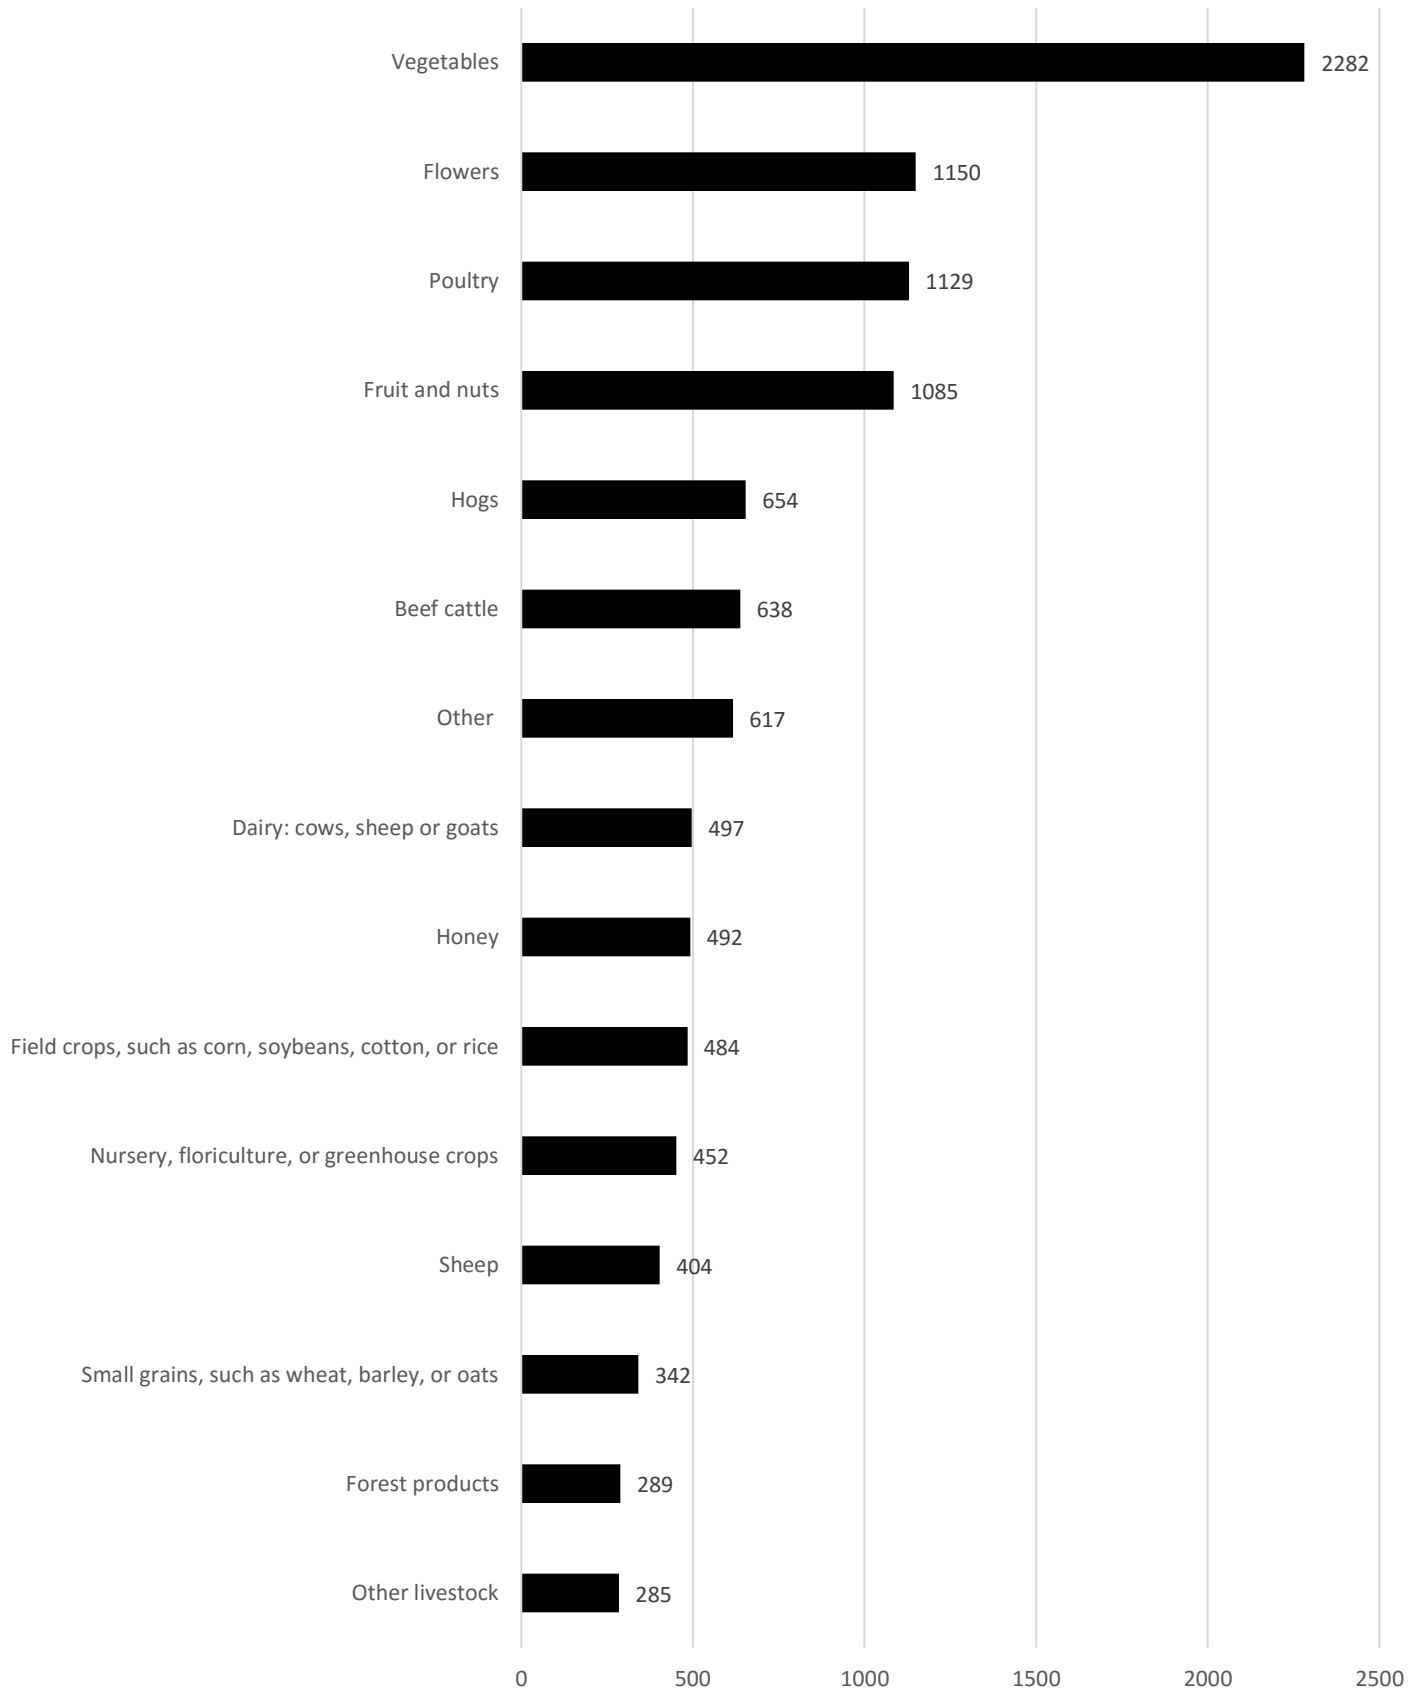

Age

Gender

Race

Education

Do you currently work on a farm or ranch?

Do you farm full-time?

How many years have you been farming or ranching professionally?			
Min	Max	Mean	Median
0	72	5.9960	4

Did you grow up on a farm?

Farm Size: Land Owned

Farm Size: Land Rented

Gross Farm Income (Year 2016)

Net Farm income (2016)

Farm Production

Farm Production with Highest Proportion of Sales

Do You Host a Farmstay or Agrotourism?

Is your farm protected under a conservation easement or owned by a land trust?