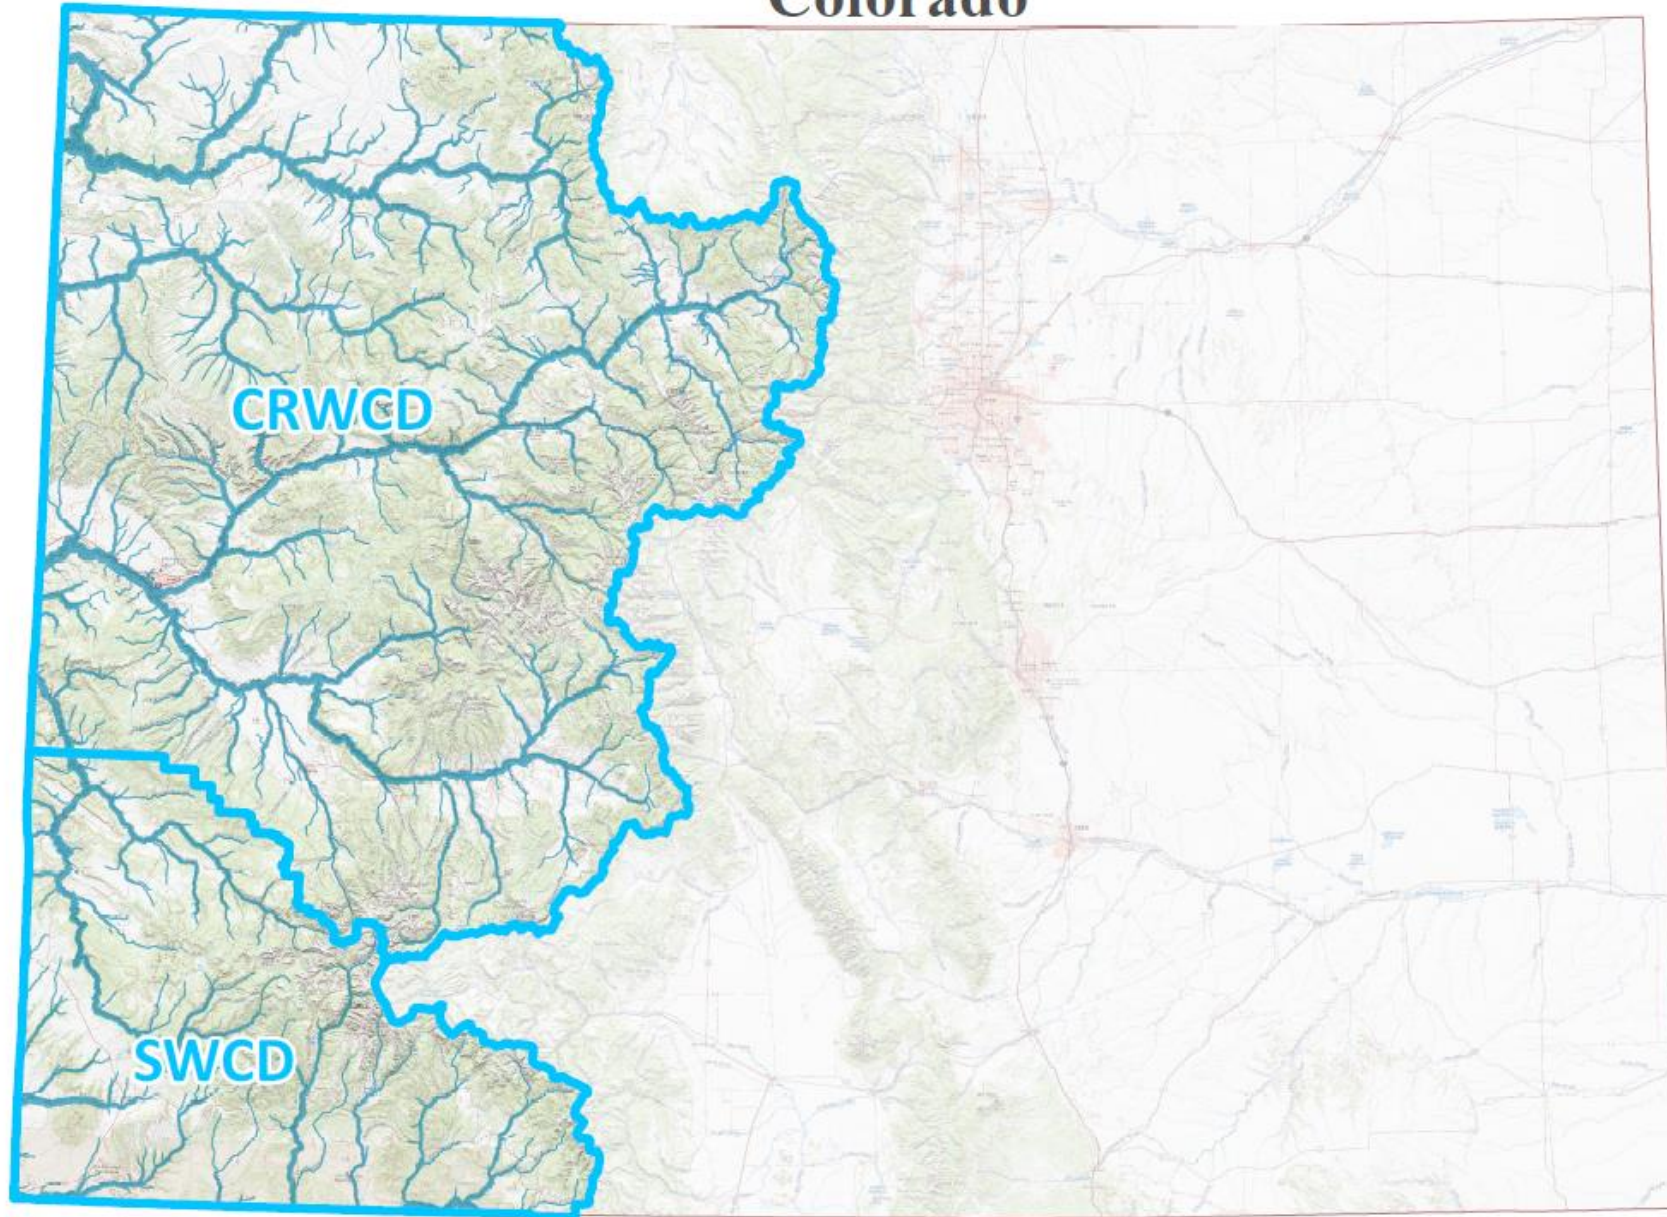

Colorado

COLORADO RIVER DISTRICT
PROTECTING WESTERN COLORADO WATER SINCE 1937

Colorado River Basin