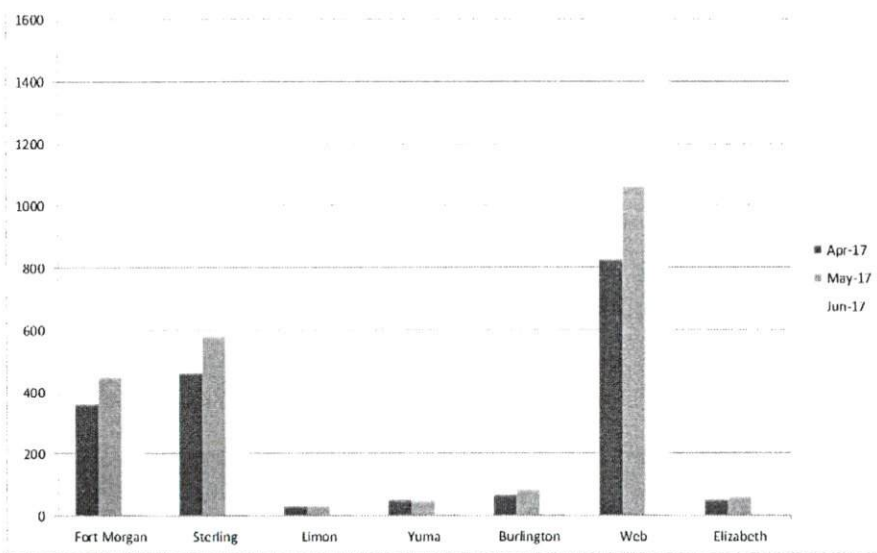

Eastern Workforce 2016 Regional Dashboard

May 2017
Unemployment Rates
by County

Cheyenne	1.6%
Elbert	2.1%
Kit Carson	1.5%
Lincoln	1.8%
Logan	2.1%
Morgan	2.1%
Phillips	1.4%
Sedgwick	1.9%
Washington	1.7%
Yuma	1.5%

Number of Unique Visitors Per Office & Web

Eastern UI Rate
1.9%

Colorado UI Rate
2.4%

Federal UI Rate
4.3%

WIA Adult Common Measures

WIA Dislocated Worker Common Measures

WIA Youth Common Measures

Wagner-Peyser Common Measures