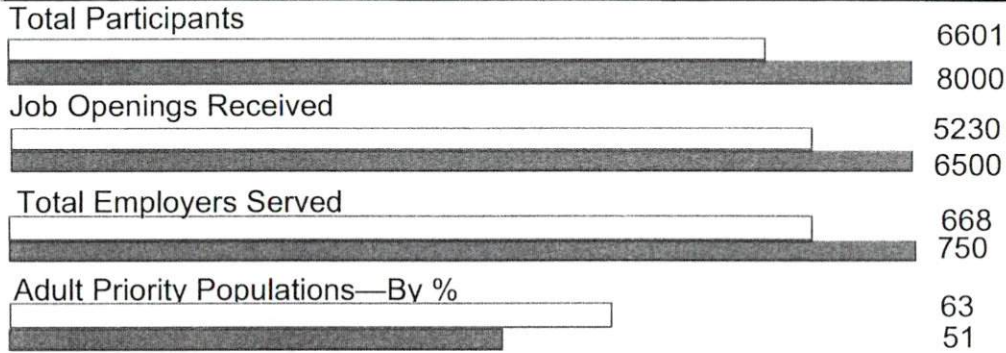

Eastern Workforce 2016 Regional Dashboard

May 2017
Unemployment Rates
by County

Cheyenne	1.6%
Elbert	2.1%
Kit Carson	1.5%
Lincoln	1.8%
Logan	2.1%
Morgan	2.1%
Phillips	1.4%
Sedgwick	1.9%
Washington	1.7%
Yuma	1.5%

Number of Unique Visitors Per Office & Web

Eastern UI Rate
1.9%

Colorado UI Rate
2.4%

Federal UI Rate
4.3%

WIA Adult Common Measures

WIA Dislocated Worker Common Measures

WIA Youth Common Measures

Wagner-Peyser Common Measures